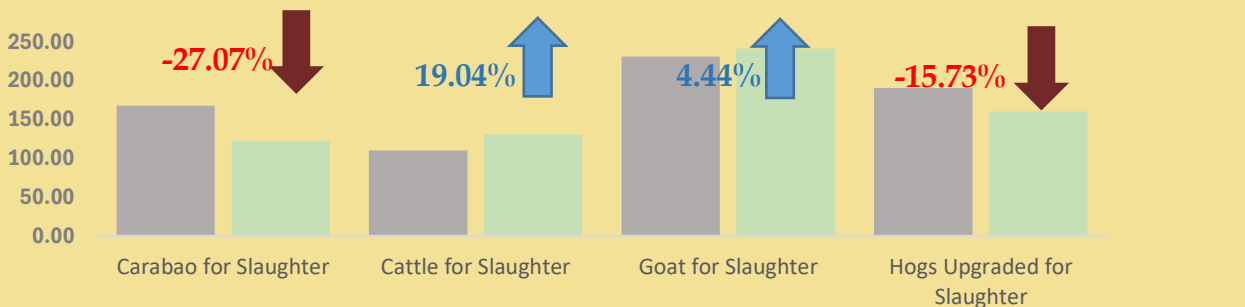

Source: <https://psa.gov.ph/>
Backyard Livestock and Poultry Survey
Commercial Livestock and Poultry Survey