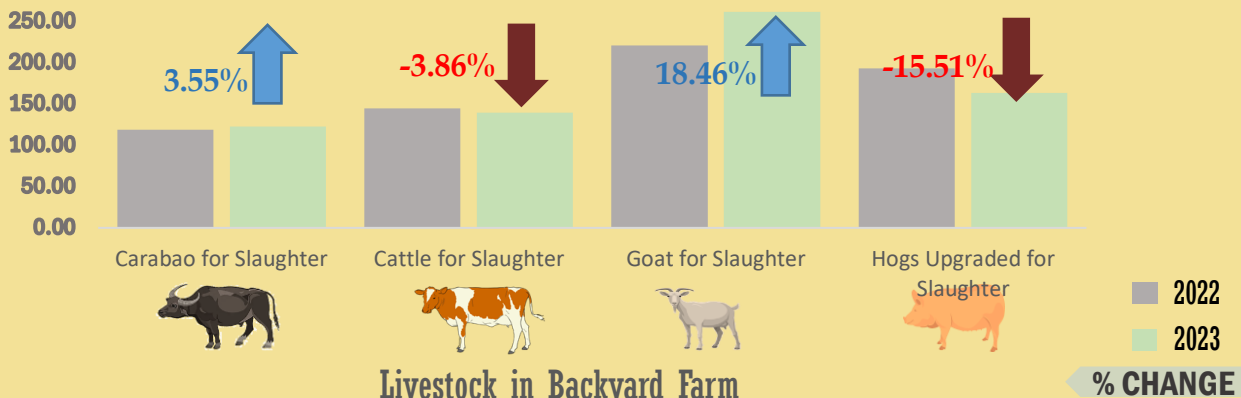

2023 FARMGATE PRICES

LIVESTOCK ANIMALS

PROVINCE OF ISABELA

Farmgate Prices by Animal Type in 2023

Type of Farm	CATTLE For slaughter	CARABAO For slaughter	SWINE For slaughter	GOAT For slaughter	
	Backyard Commercial	 130.56 139.13	 122.50 122.80	 160.29 162.94	 240.89 261.65

Comparison Over Last Year

Livestock in Commercial Farm

Livestock in Backyard Farm