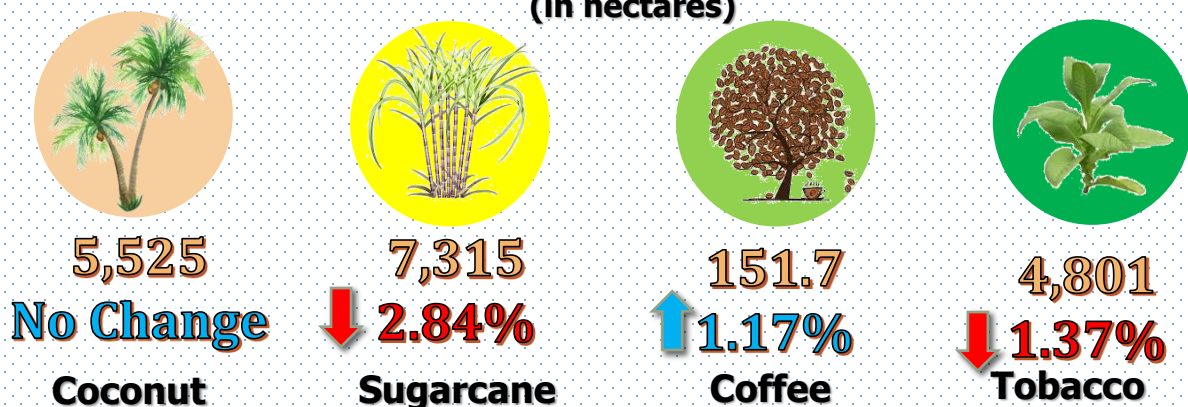

Volume of Production (in metric tons)

Area Planted/Harvested (in hectares)

Number of bearing trees/hills (in thousand trees)

Source: Philippine Statistics Authority, Crops Production Survey

PHILIPPINE STATISTICS AUTHORITY
ISABELA PROVINCIAL OFFICE