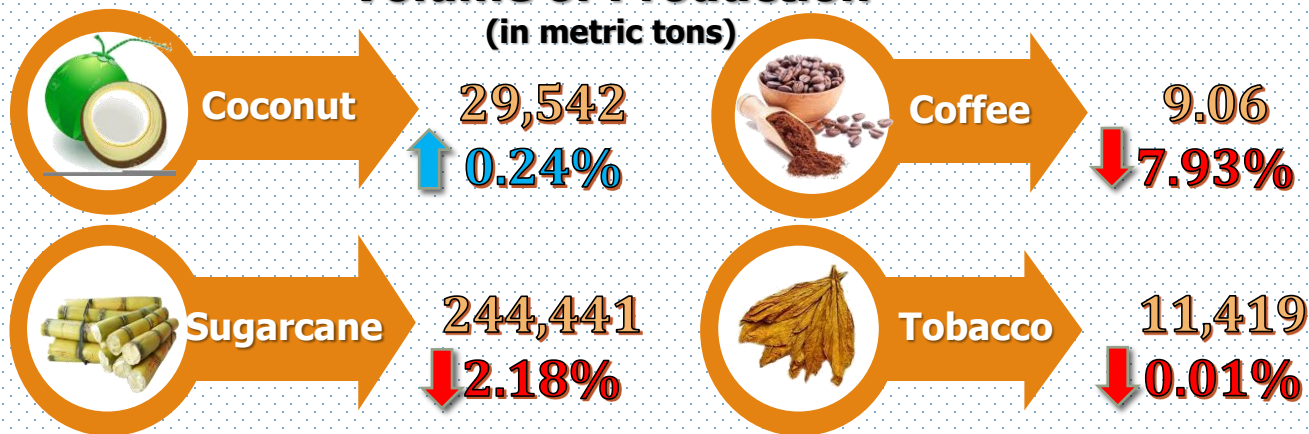

Volume of Production (in metric tons)

Area Planted/Harvested (in hectares)

Number of bearing trees/hills (in thousand trees)

Source: Philippine Statistics Authority, Crops Production Survey

PHILIPPINE STATISTICS AUTHORITY
ISABELA PROVINCIAL OFFICE