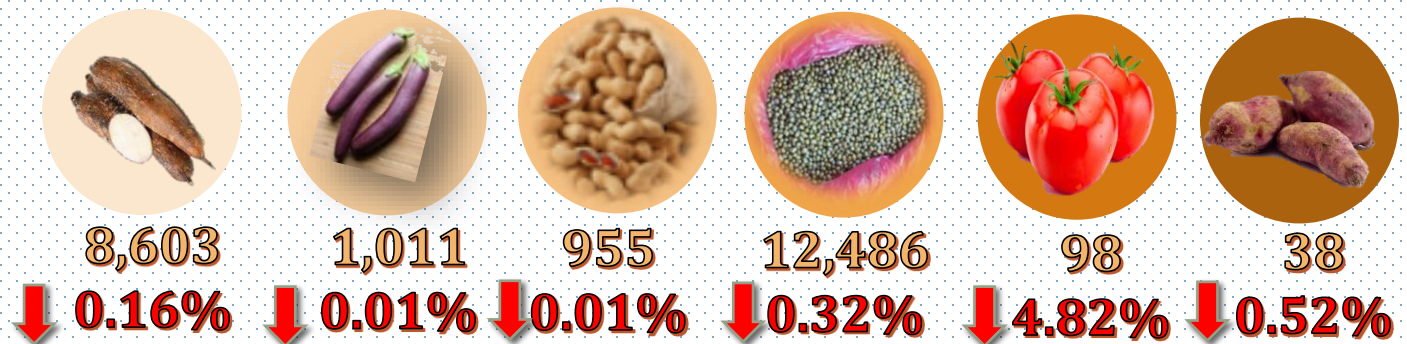

JANUARY-DECEMBER MAJOR VEGETABLES AND ROOT CROPS PRODUCTION

2023

January 2024

IN ISABELA

IG-2024-3105

Volume of Production (in metric tons)

Area Planted/Harvested (in hectares)

Cassava • Eggplant • Peanut • Mongo • Tomato • Camote