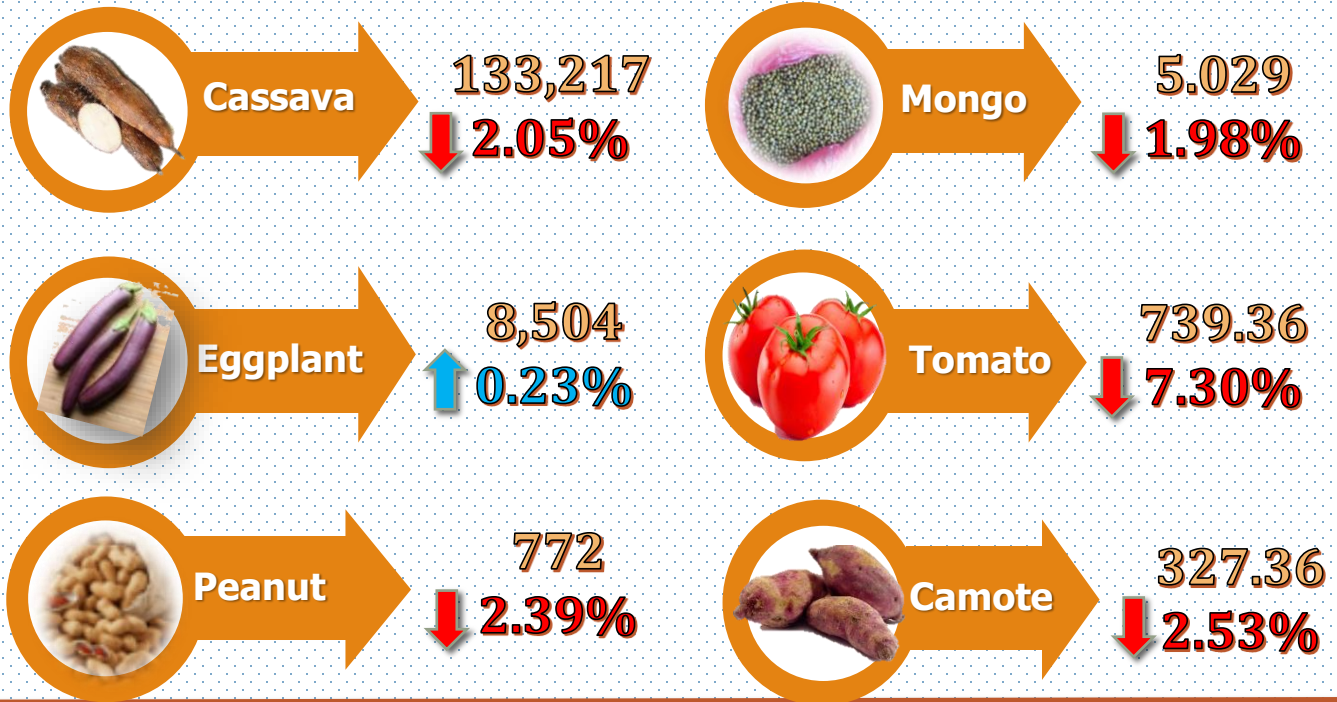

JANUARY-DECEMBER MAJOR VEGETABLES AND ROOT CROPS PRODUCTION

2023

January 2024

IN ISABELA

IG-2024-3105

Volume of Production (in metric tons)

Area Planted/Harvested (in hectares)

Cassava • Eggplant • Peanut • Mongo • Tomato • Camote