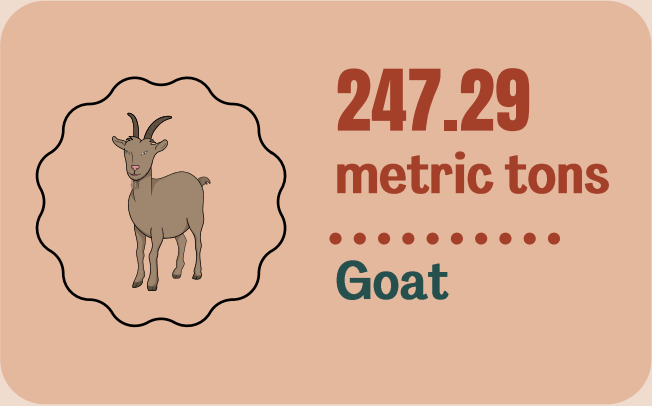

LIVESTOCK AND POULTRY

VOLUME OF PRODUCTION in ISABELA

JULY TO DECEMBER 2024^P

REFERENCE NO: IG-2025-3122

Note: P-preliminary