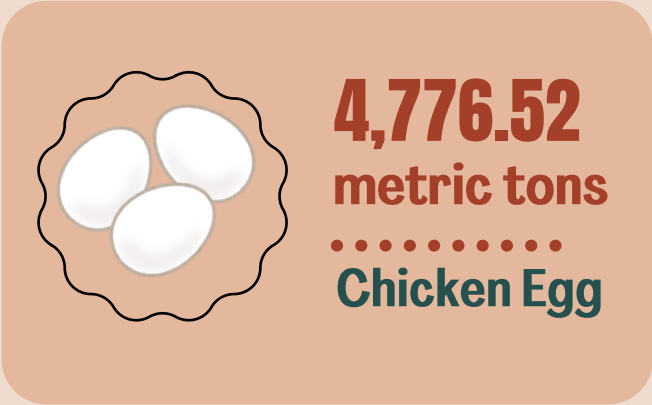

LIVESTOCK AND POULTRY

VOLUME OF PRODUCTION in ISABELA

JULY TO DECEMBER 2024^P

REFERENCE NO: IG-2025-3122

Note: P-preliminary