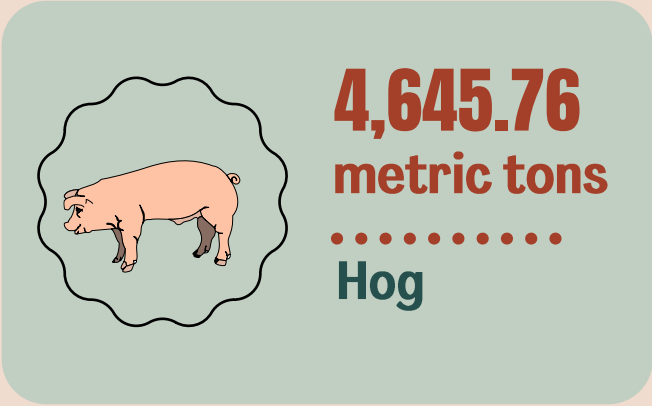

LIVESTOCK AND POULTRY

VOLUME OF PRODUCTION in ISABELA

JULY TO DECEMBER 2024^P

REFERENCE NO: IG-2025-3122

Note: P-preliminary