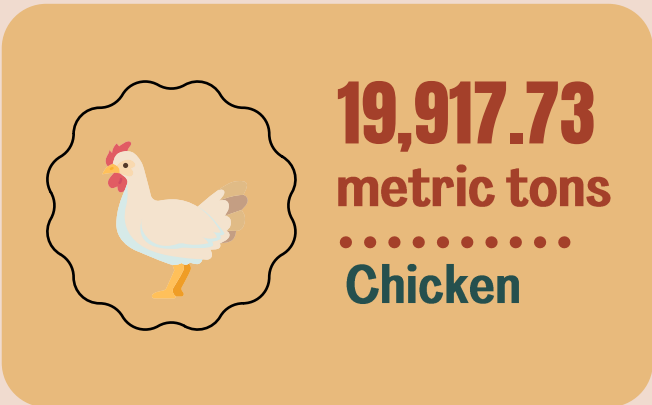

LIVESTOCK AND POULTRY

VOLUME OF PRODUCTION in ISABELA

JULY TO DECEMBER 2024^P

REFERENCE NO: IG-2025-3122

Note: P-preliminary