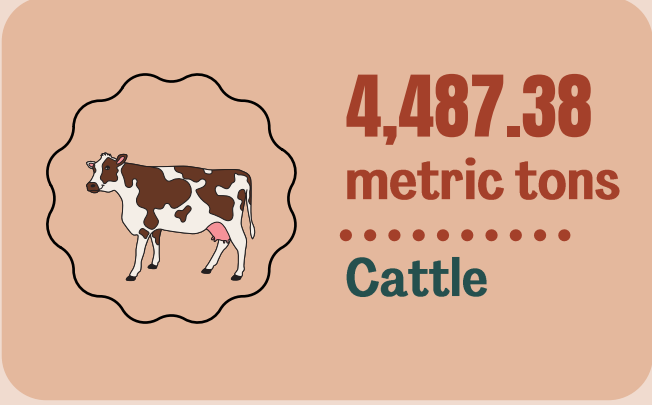

LIVESTOCK AND POULTRY

VOLUME OF PRODUCTION in ISABELA

JULY TO DECEMBER 2024^P

REFERENCE NO: IG-2025-3122

Note: P-preliminary