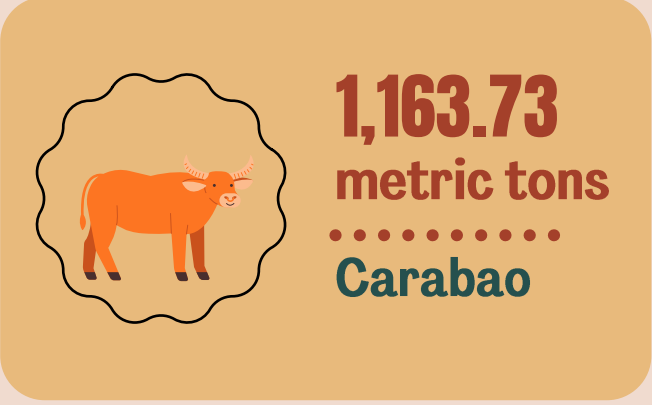

LIVESTOCK AND POULTRY

VOLUME OF PRODUCTION in ISABELA

JULY TO DECEMBER 2024^P

REFERENCE NO: IG-2025-3122

Note: P-preliminary