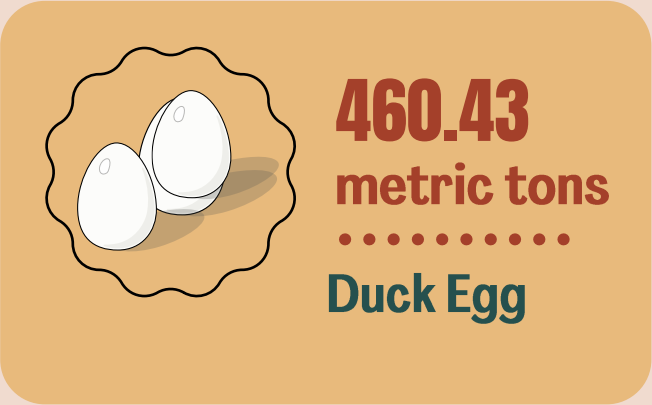

LIVESTOCK AND POULTRY

VOLUME OF PRODUCTION in ISABELA

JULY TO DECEMBER 2024^P

REFERENCE NO: IG-2025-3122

Note: P-preliminary