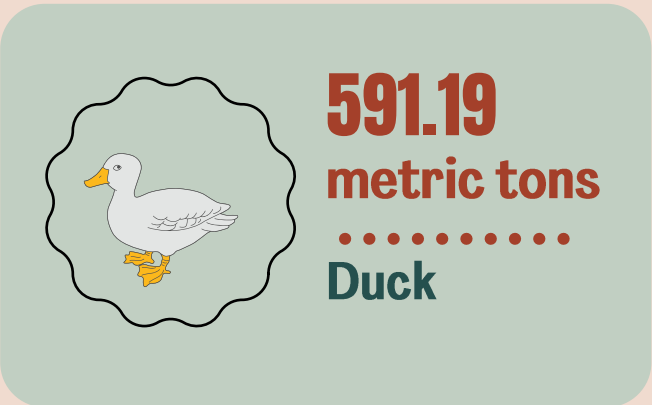

LIVESTOCK AND POULTRY

VOLUME OF PRODUCTION in ISABELA

JULY TO DECEMBER 2024^P

REFERENCE NO: IG-2025-3122

Note: P-preliminary