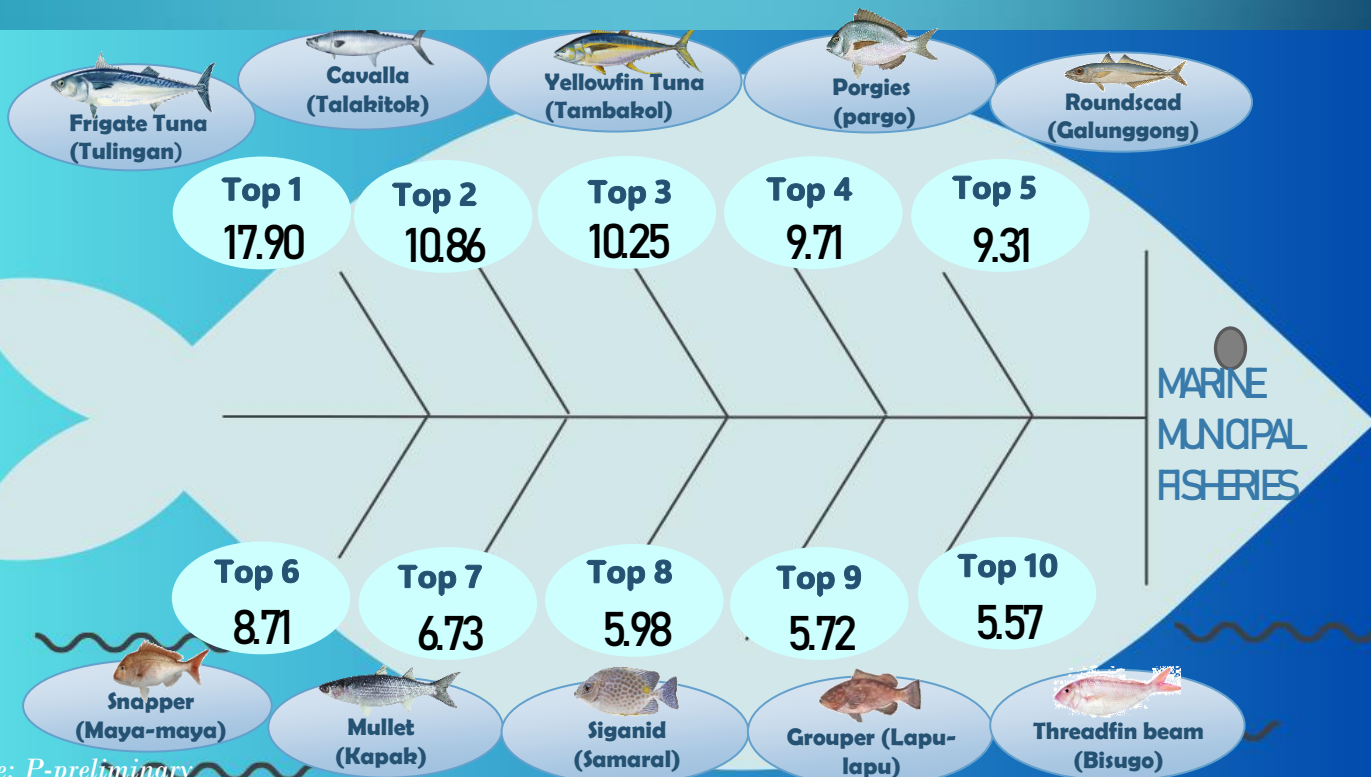

MARINE MUNICIPAL FISHERIES SITUATION REPORT in ISABELA

October to December 2024^P

Reference No: IG-2025-3116

MARINE MUNICIPAL FISHERIES

VOLUME OF PRODUCTION

320.88

METRIC TONS

PERCENT SHARE
4TH QUARTER 2024

TOTAL FISHERIES PRODUCTION

12.43%

YEAR - ON - YEAR
GROWTH RATE

-9.53

TOP 10 MAJOR SPECIES

(IN METRIC TONS)

MARINE
MUNICIPAL
FISHERIES

Note: P-preliminary