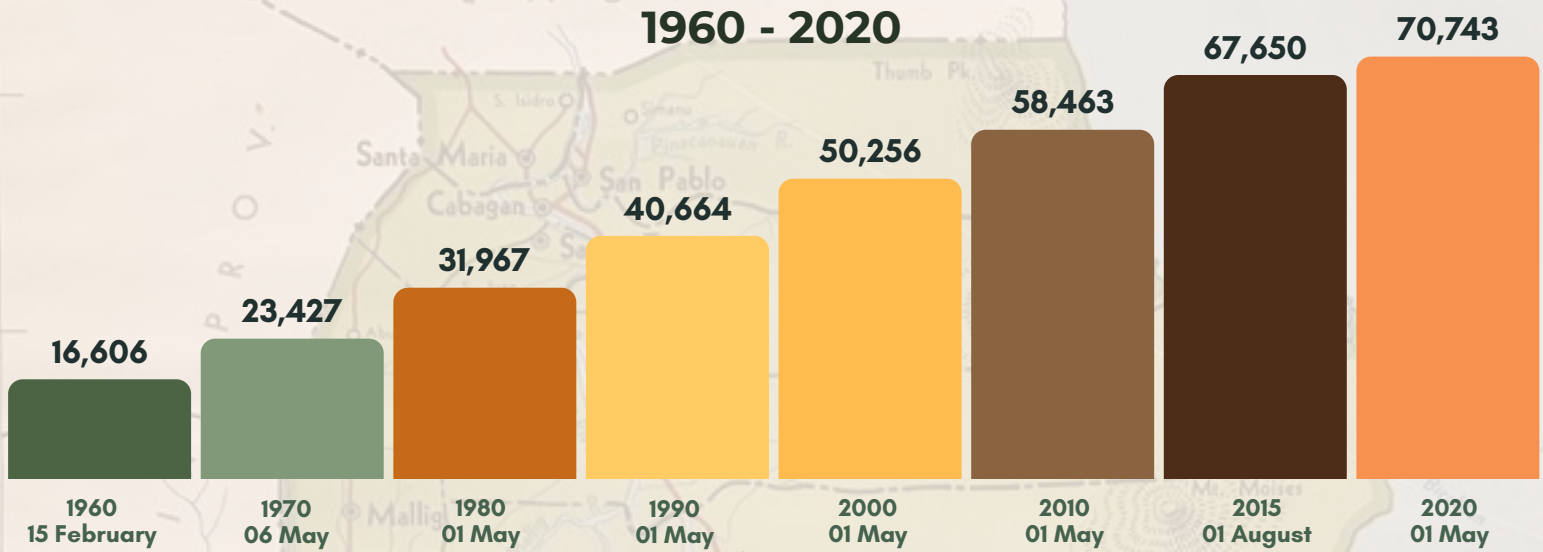

### TOTAL POPULATION ENUMERATED IN VARIOUS CENSUS YEARS : TUMAUNI, ISABELA

TOTAL POPULATION OF TUMAUNI, ISABELA AS OF MAY 01, 2020

# 70,743