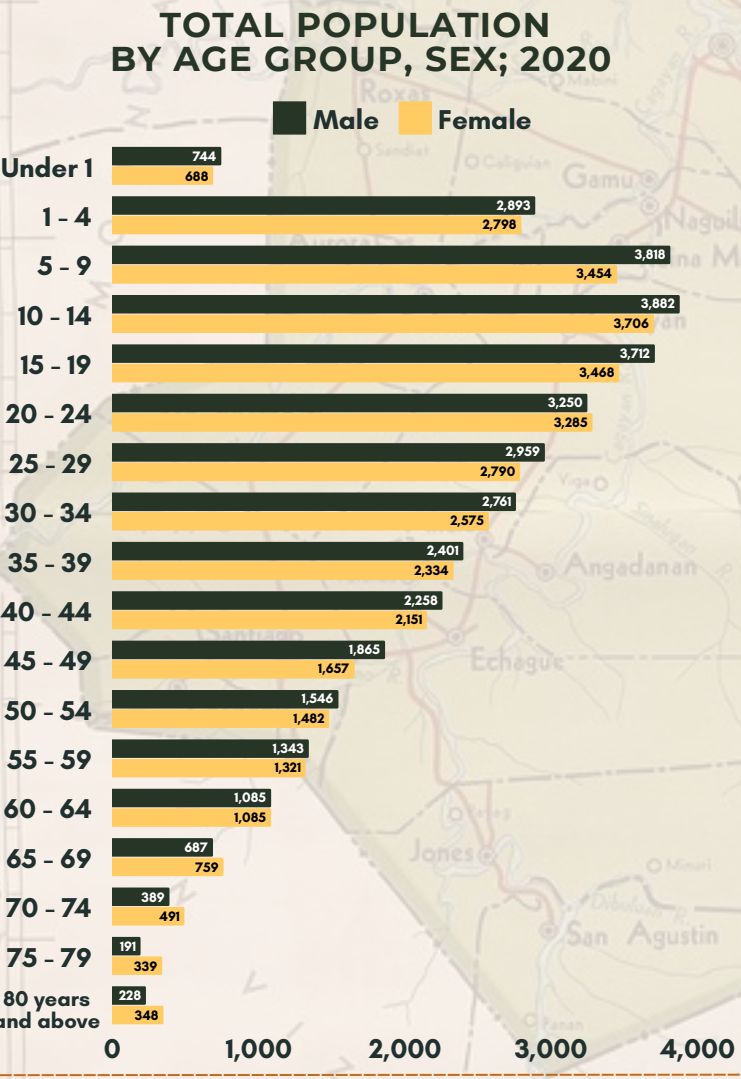

### TOTAL POPULATION ENUMERATED IN VARIOUS CENSUS YEARS : TUMAUNI, ISABELA

TOTAL POPULATION OF TUMAUNI, ISABELA AS OF MAY 01, 2020

# 70,743