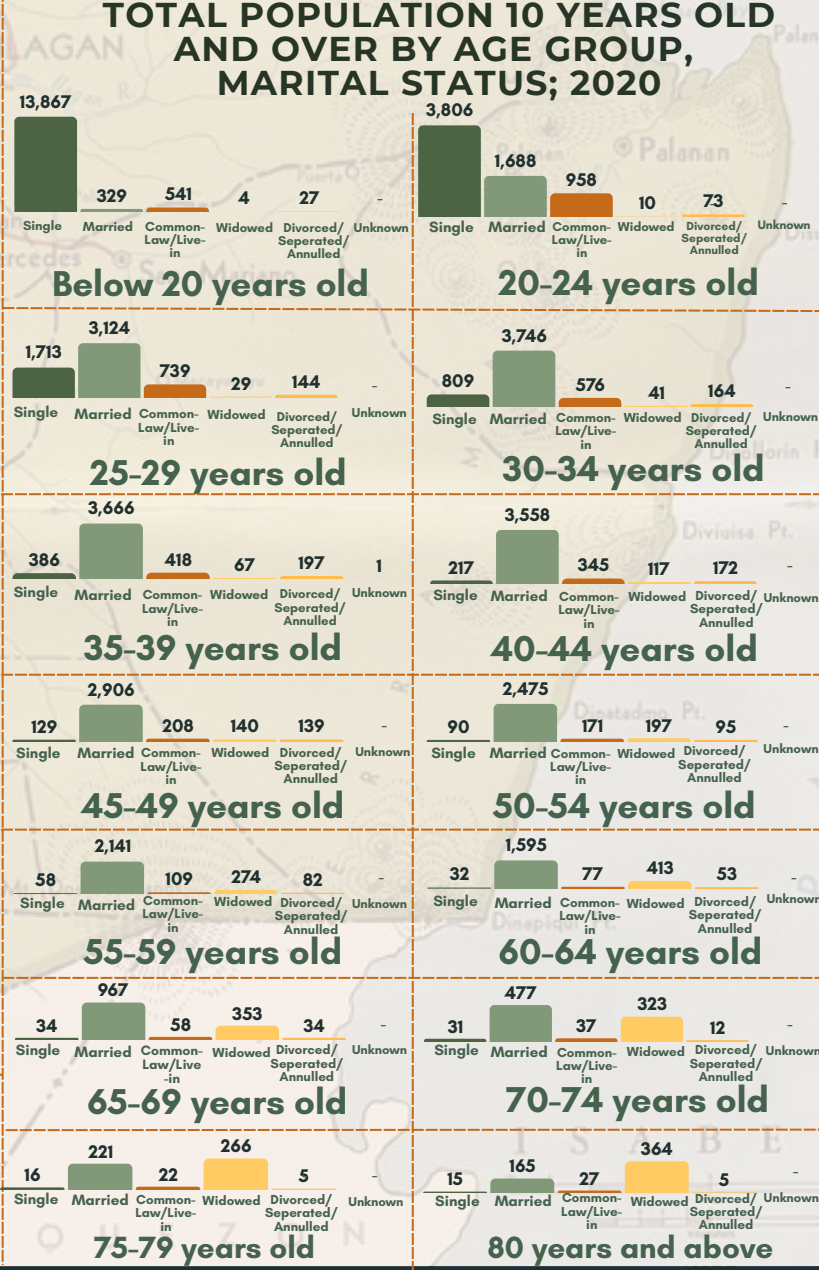

### TOTAL POPULATION ENUMERATED IN VARIOUS CENSUS YEARS : TUMAUNI, ISABELA

TOTAL POPULATION OF TUMAUNI, ISABELA AS OF MAY 01, 2020

# 70,743