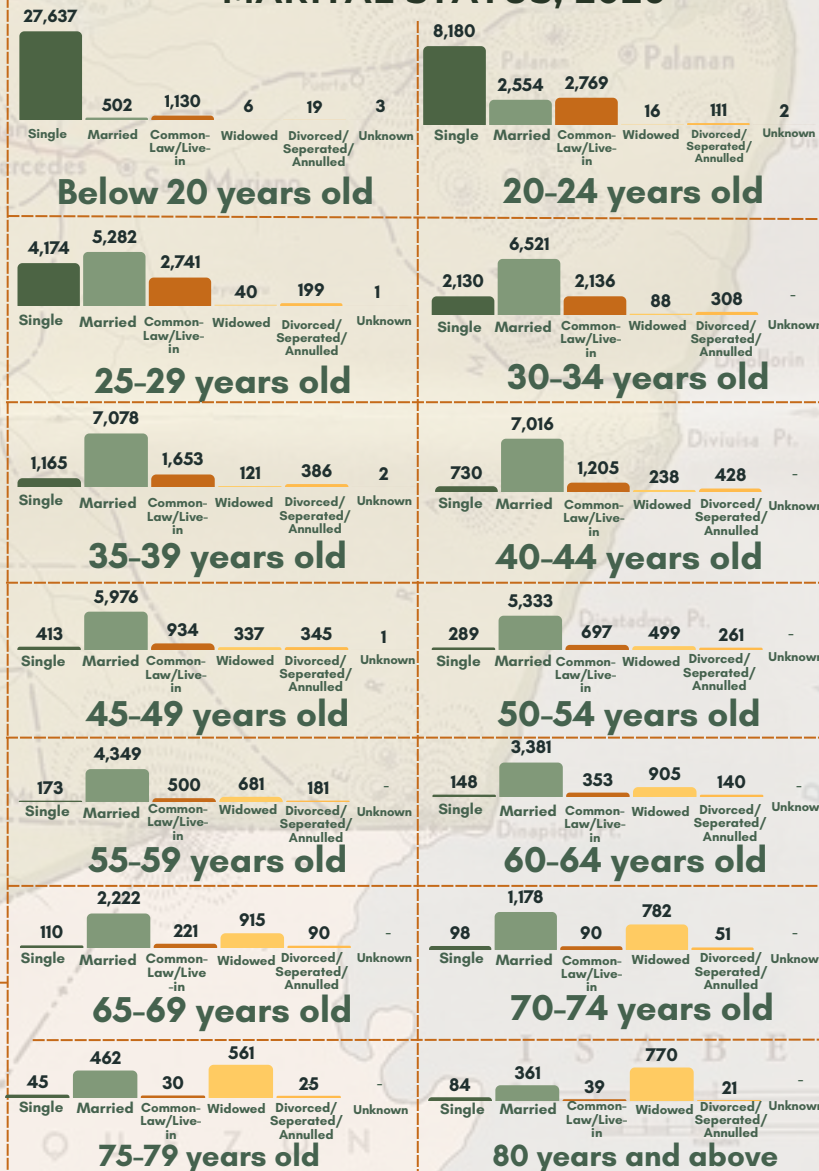

### TOTAL POPULATION ENUMERATED IN VARIOUS CENSUS YEARS : SANTIAGO CITY, ISABELA

1960 - 2020

#### TOTAL POPULATION BY AGE GROUP, SEX; 2020

#### TOTAL POPULATION 10 YEARS OLD AND OVER BY AGE GROUP, MARITAL STATUS; 2020

TOTAL POPULATION OF SANTIAGO CITY, ISABELA AS OF MAY 01, 2020

# 148,580