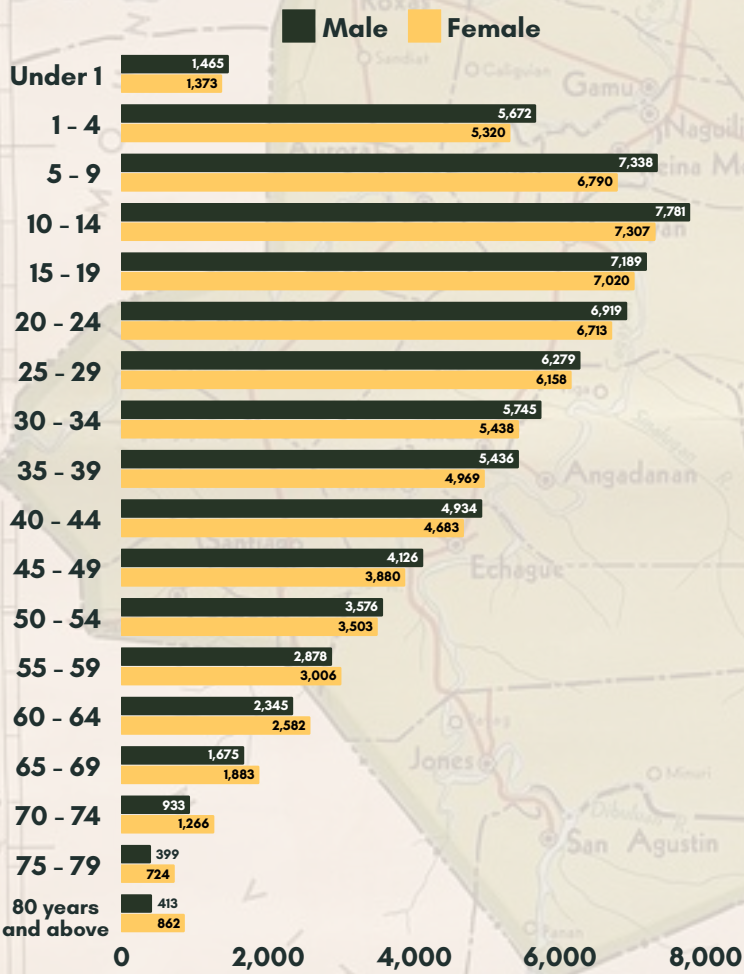

### TOTAL POPULATION ENUMERATED IN VARIOUS CENSUS YEARS : SANTIAGO CITY, ISABELA

1960 - 2020

#### TOTAL POPULATION BY AGE GROUP, SEX; 2020

#### TOTAL POPULATION 10 YEARS OLD AND OVER BY AGE GROUP, MARITAL STATUS; 2020

TOTAL POPULATION OF SANTIAGO CITY, ISABELA AS OF MAY 01, 2020