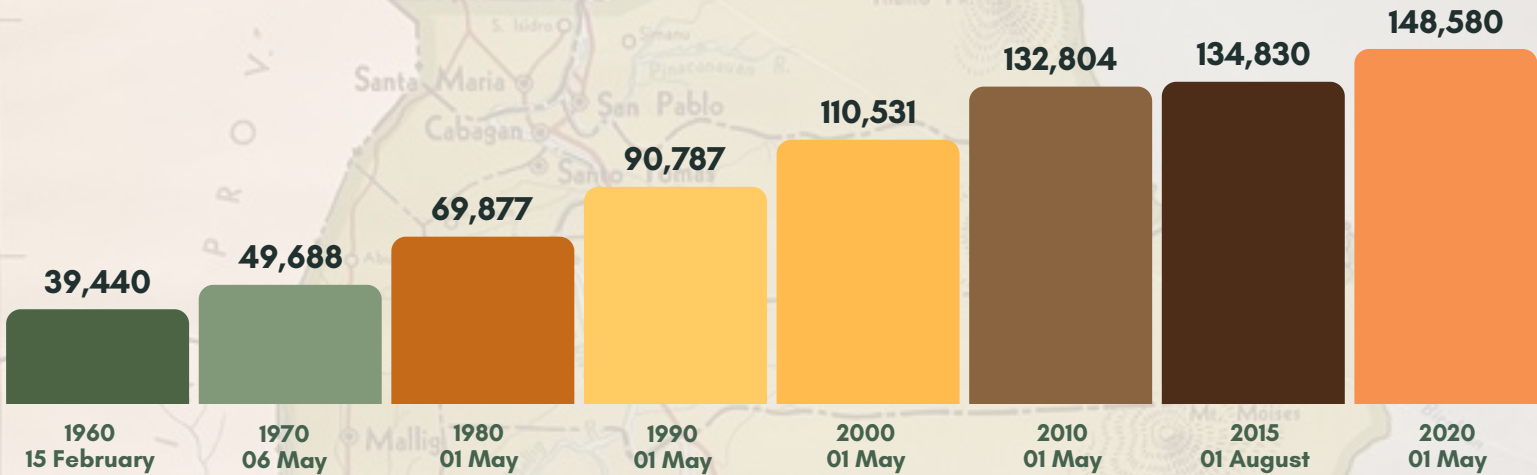

### TOTAL POPULATION ENUMERATED IN VARIOUS CENSUS YEARS : SANTIAGO CITY, ISABELA

1960 - 2020

#### TOTAL POPULATION BY AGE GROUP, SEX; 2020

#### TOTAL POPULATION 10 YEARS OLD AND OVER BY AGE GROUP, MARITAL STATUS; 2020

TOTAL POPULATION OF SANTIAGO CITY, ISABELA AS OF MAY 01, 2020