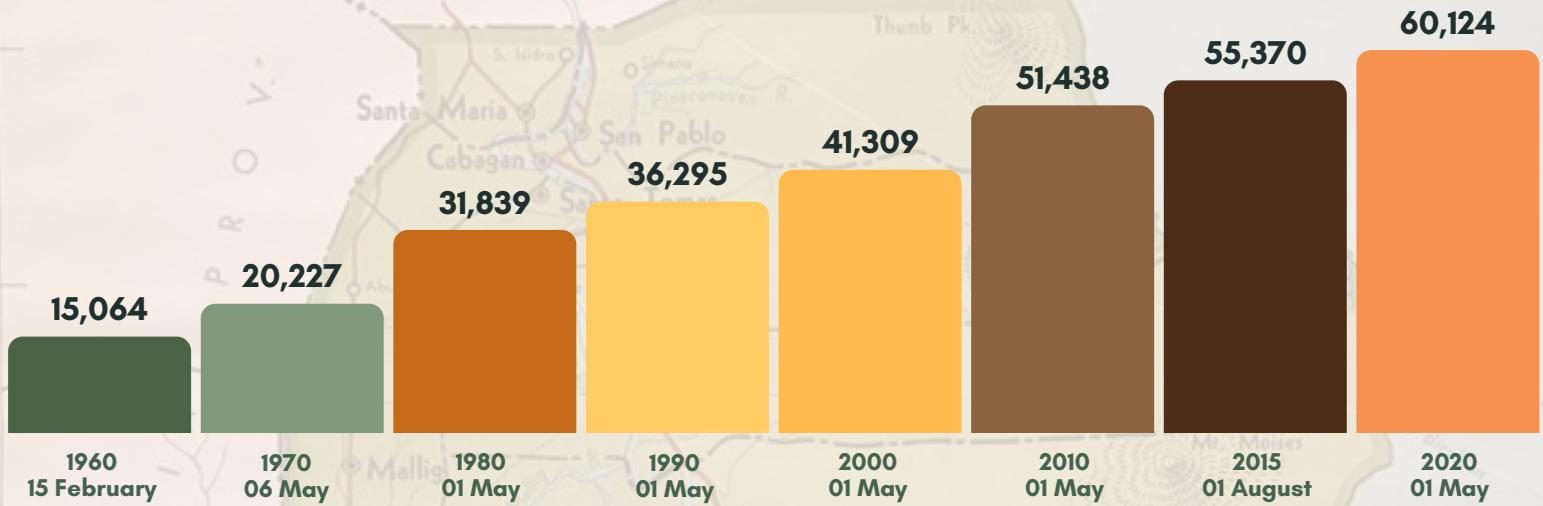

TOTAL POPULATION ENUMERATED IN VARIOUS CENSUS YEARS : SAN MARIANO, ISABELA

1960 - 2020

TOTAL POPULATION BY AGE GROUP, SEX; 2020

TOTAL POPULATION 10 YEARS OLD AND OVER BY AGE GROUP, MARITAL STATUS; 2020

TOTAL POPULATION OF SAN MARIANO, ISABELA AS OF MAY 01, 2020

60,124