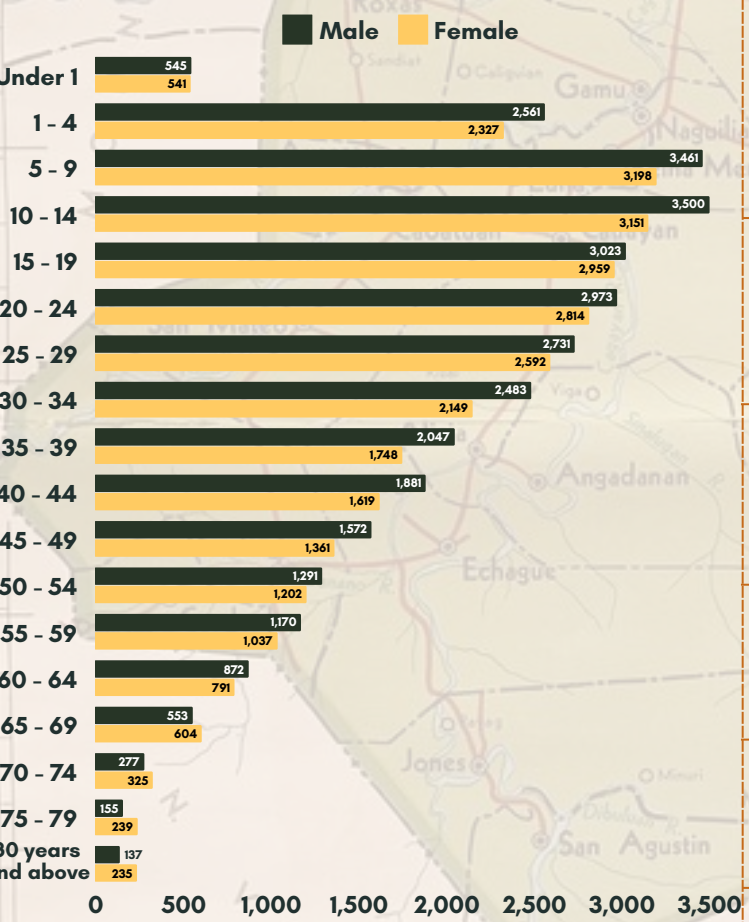

TOTAL POPULATION ENUMERATED IN VARIOUS CENSUS YEARS : SAN MARIANO, ISABELA

1960 - 2020

TOTAL POPULATION BY AGE GROUP, SEX; 2020

TOTAL POPULATION 10 YEARS OLD AND OVER BY AGE GROUP, MARITAL STATUS; 2020

TOTAL POPULATION OF SAN MARIANO, ISABELA AS OF MAY 01, 2020

60,124