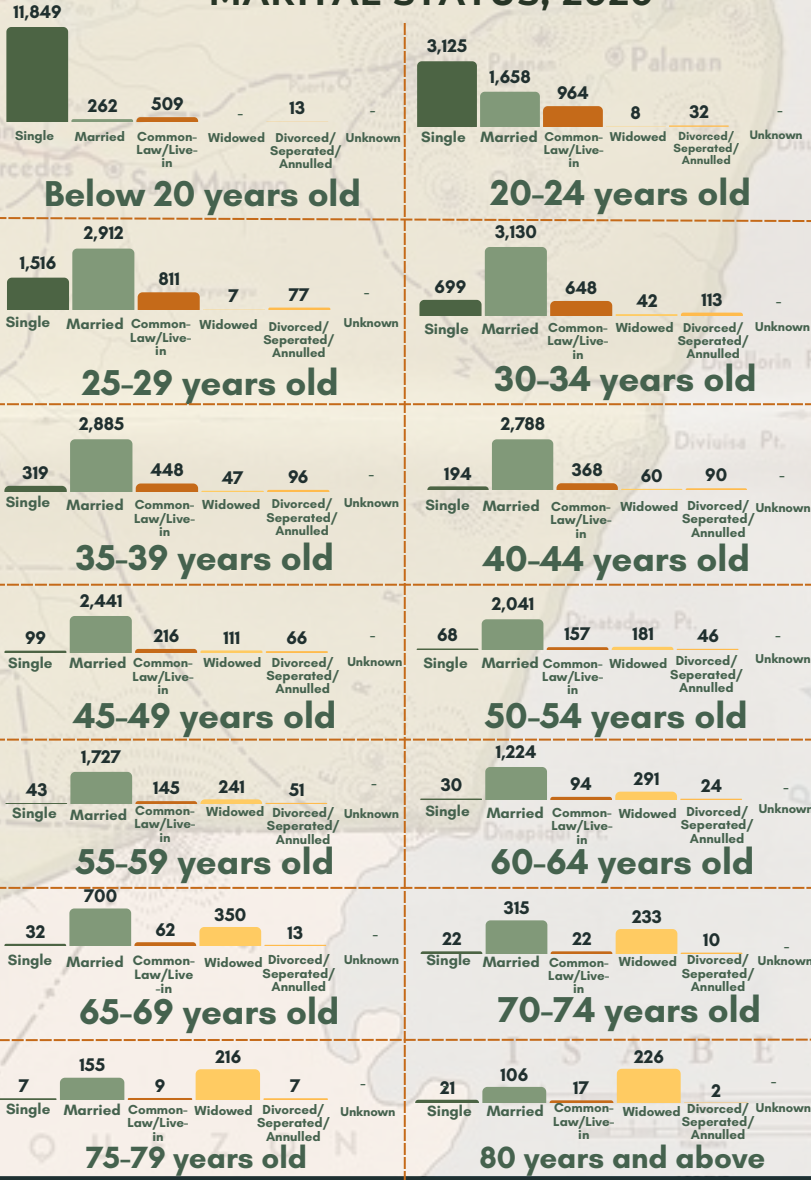

TOTAL POPULATION ENUMERATED IN VARIOUS CENSUS YEARS : SAN MARIANO, ISABELA

1960 - 2020

TOTAL POPULATION BY AGE GROUP, SEX; 2020

TOTAL POPULATION 10 YEARS OLD AND OVER BY AGE GROUP, MARITAL STATUS; 2020

TOTAL POPULATION OF SAN MARIANO, ISABELA AS OF MAY 01, 2020

60,124