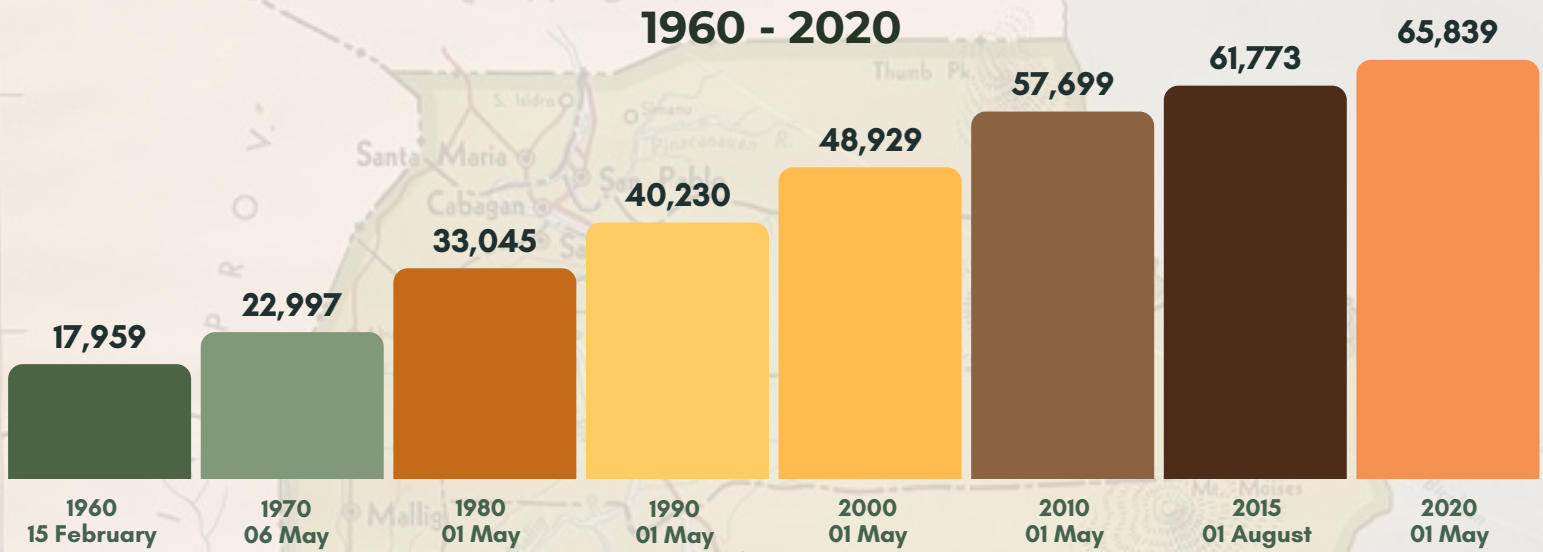

TOTAL POPULATION ENUMERATED IN VARIOUS CENSUS YEARS : ROXAS, ISABELA

TOTAL POPULATION OF ROXAS, ISABELA AS OF MAY 01, 2020

65,839