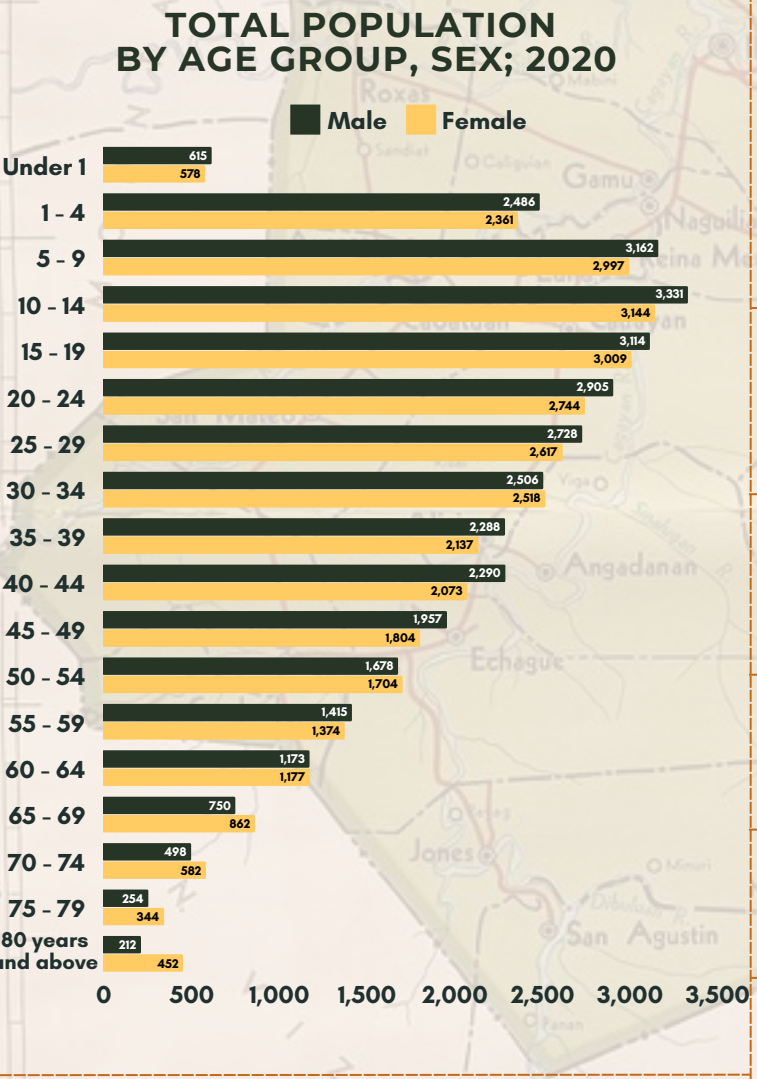

TOTAL POPULATION ENUMERATED IN VARIOUS CENSUS YEARS : ROXAS, ISABELA

TOTAL POPULATION OF ROXAS, ISABELA AS OF MAY 01, 2020

65,839