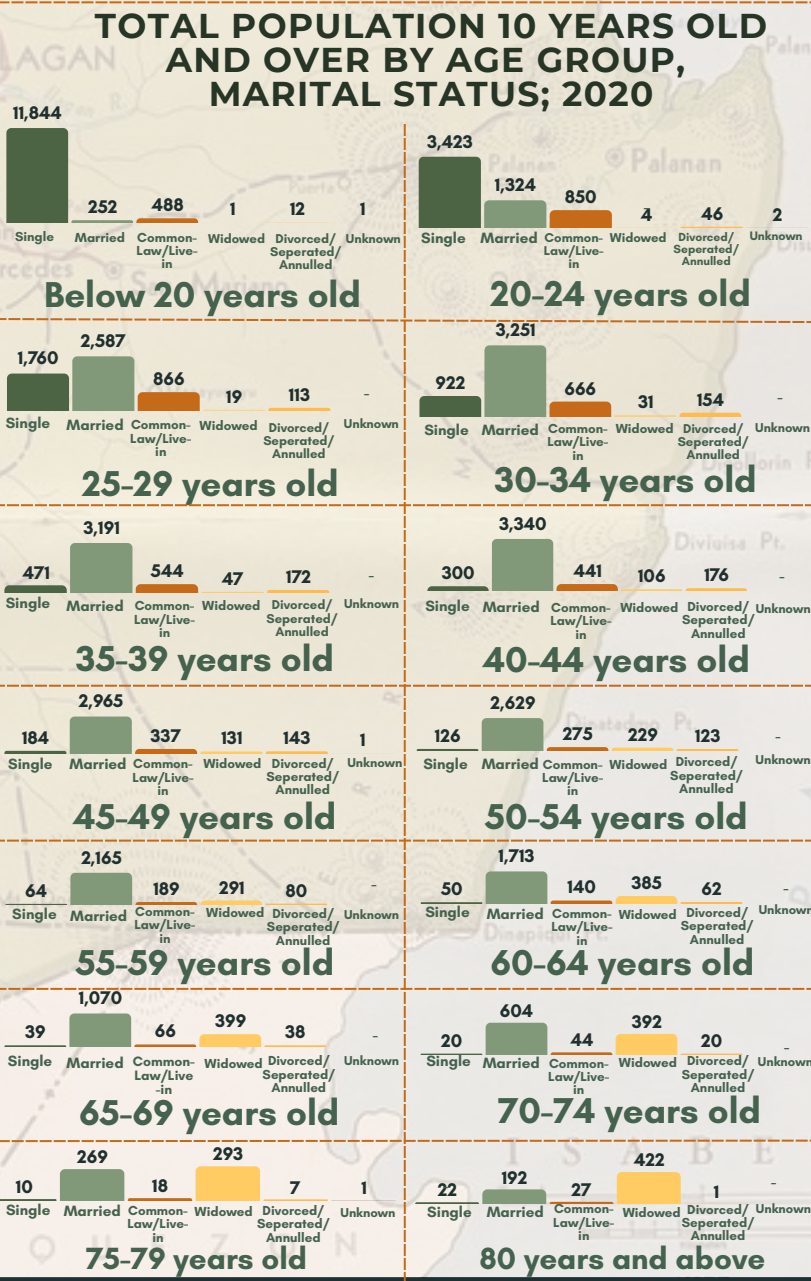

TOTAL POPULATION ENUMERATED IN VARIOUS CENSUS YEARS : ROXAS, ISABELA

TOTAL POPULATION OF ROXAS, ISABELA AS OF MAY 01, 2020

65,839