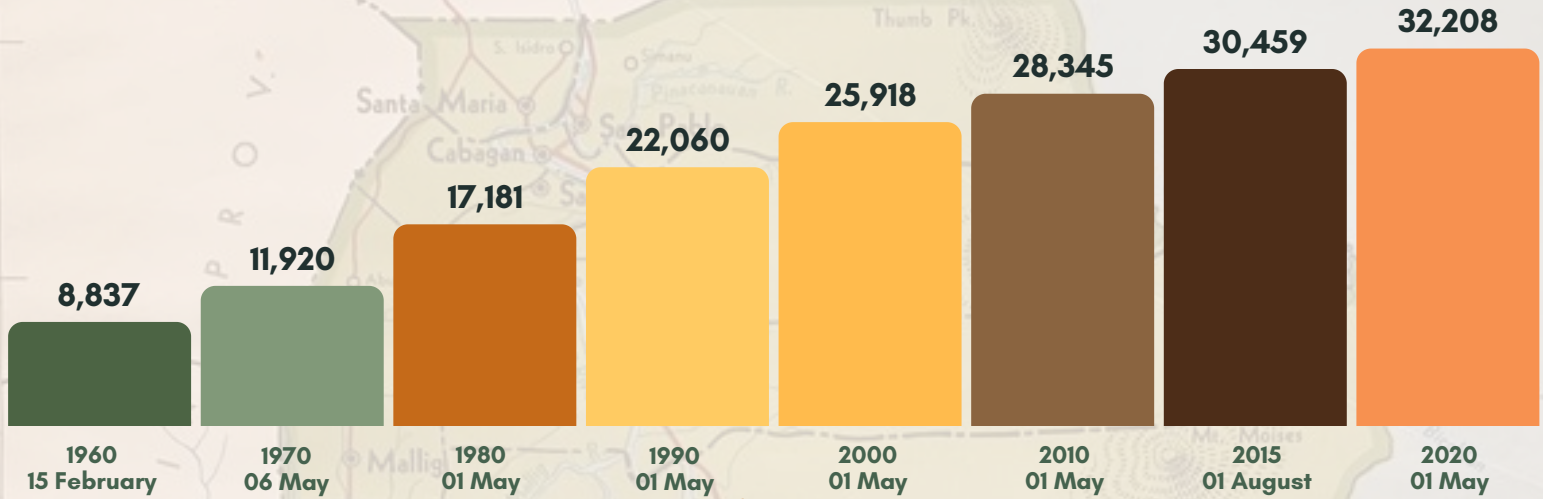

TOTAL POPULATION ENUMERATED IN VARIOUS CENSUS YEARS : MALLIG, ISABELA

1960 - 2020

TOTAL POPULATION BY AGE GROUP, SEX; 2020

TOTAL POPULATION 10 YEARS OLD AND OVER BY AGE GROUP, MARITAL STATUS; 2020

TOTAL POPULATION OF MALLIG, ISABELA AS OF MAY 01, 2020