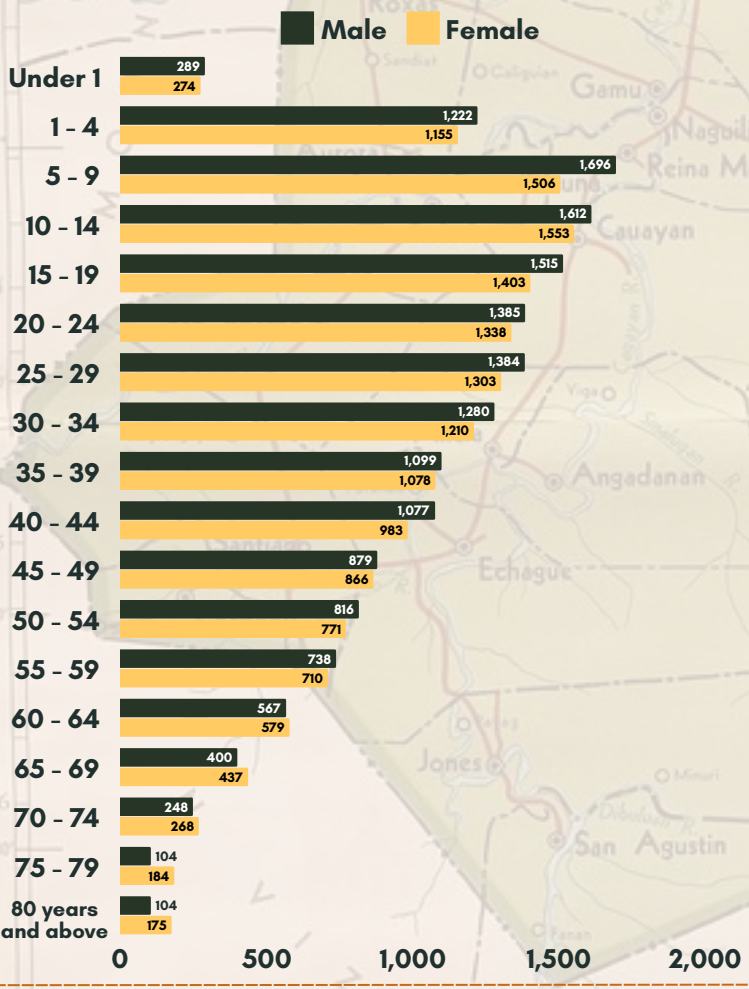

TOTAL POPULATION ENUMERATED IN VARIOUS CENSUS YEARS : MALLIG, ISABELA

1960 - 2020

TOTAL POPULATION BY AGE GROUP, SEX; 2020

TOTAL POPULATION 10 YEARS OLD AND OVER BY AGE GROUP, MARITAL STATUS; 2020

TOTAL POPULATION OF MALLIG, ISABELA AS OF MAY 01, 2020