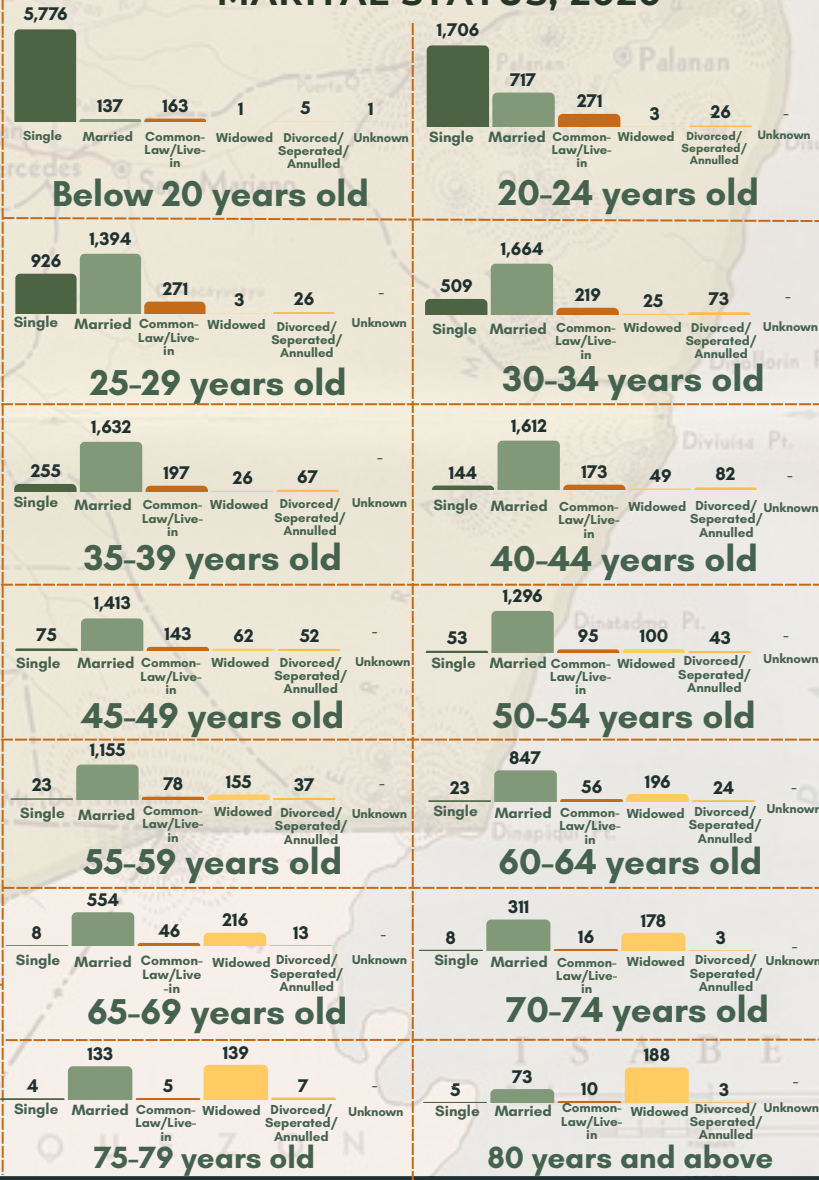

TOTAL POPULATION ENUMERATED IN VARIOUS CENSUS YEARS : MALLIG, ISABELA

1960 - 2020

TOTAL POPULATION BY AGE GROUP, SEX; 2020

TOTAL POPULATION 10 YEARS OLD AND OVER BY AGE GROUP, MARITAL STATUS; 2020

TOTAL POPULATION OF MALLIG, ISABELA AS OF MAY 01, 2020