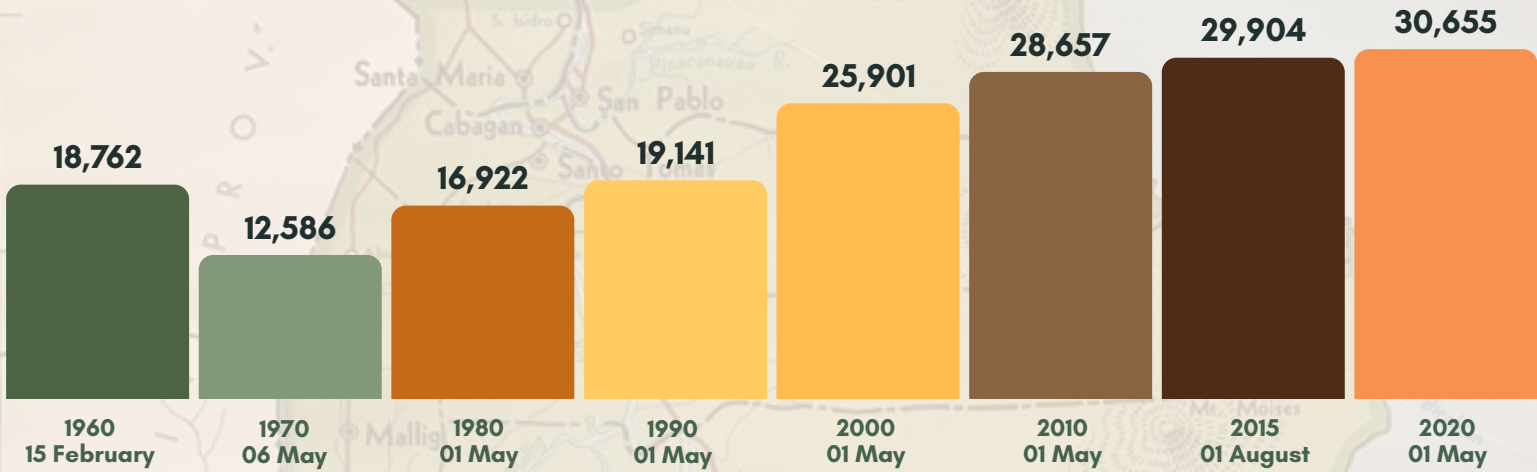

TOTAL POPULATION ENUMERATED IN VARIOUS CENSUS YEARS : GAMU, ISABELA

1960 - 2020

TOTAL POPULATION BY AGE GROUP, SEX; 2020

TOTAL POPULATION 10 YEARS OLD AND OVER BY AGE GROUP, MARITAL STATUS; 2020

TOTAL POPULATION OF GAMU, ISABELA AS OF MAY 01, 2020