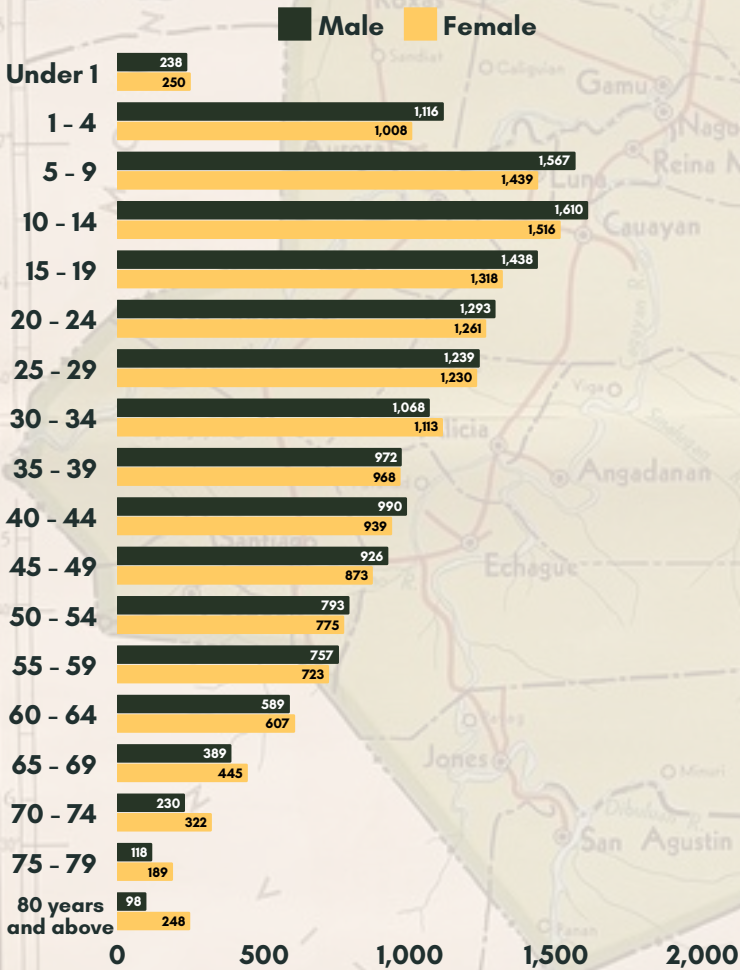

TOTAL POPULATION ENUMERATED IN VARIOUS CENSUS YEARS : GAMU, ISABELA

1960 - 2020

TOTAL POPULATION BY AGE GROUP, SEX; 2020

TOTAL POPULATION 10 YEARS OLD AND OVER BY AGE GROUP, MARITAL STATUS; 2020

TOTAL POPULATION OF GAMU, ISABELA AS OF MAY 01, 2020