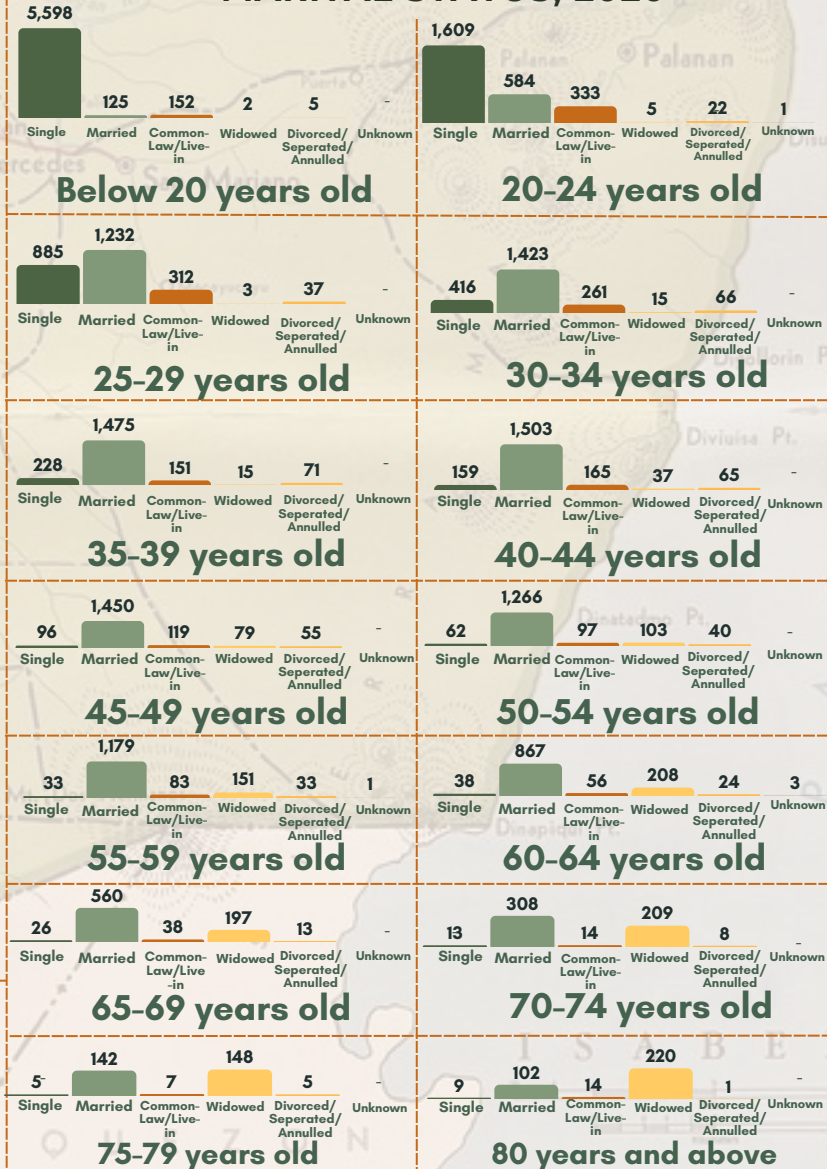

TOTAL POPULATION ENUMERATED IN VARIOUS CENSUS YEARS : GAMU, ISABELA

1960 - 2020

TOTAL POPULATION BY AGE GROUP, SEX; 2020

TOTAL POPULATION 10 YEARS OLD AND OVER BY AGE GROUP, MARITAL STATUS; 2020

TOTAL POPULATION OF GAMU, ISABELA AS OF MAY 01, 2020