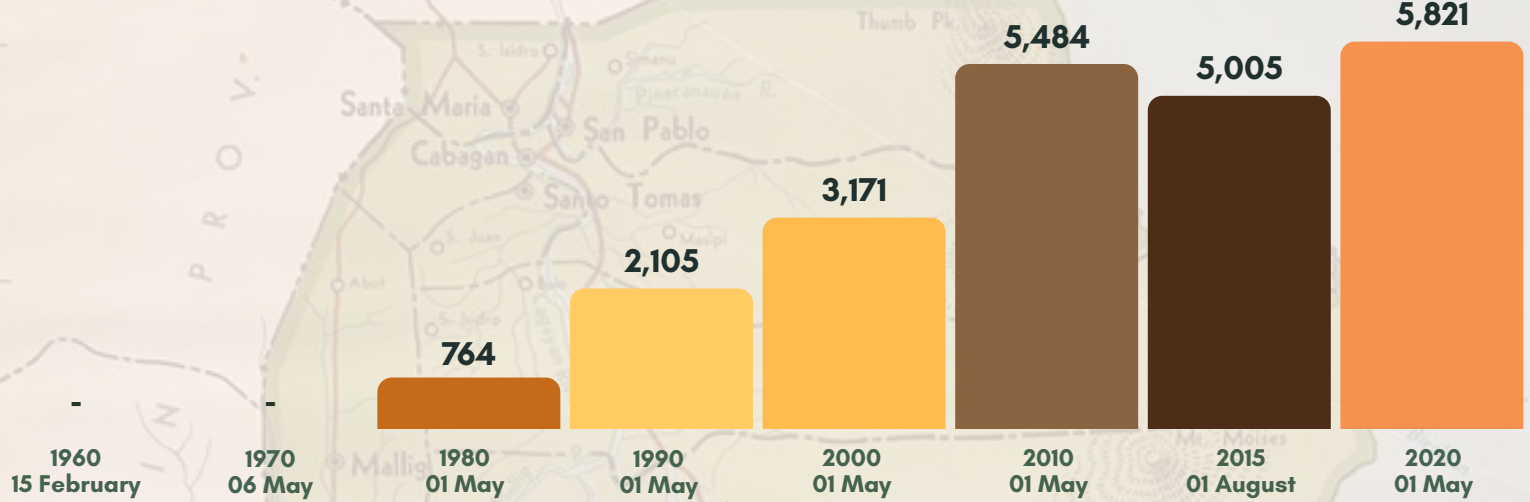

# TOTAL POPULATION ENUMERATED IN VARIOUS CENSUS YEARS : DINAPIGUE, ISABELA

1960 - 2020

### TOTAL POPULATION BY AGE GROUP, SEX; 2020

### TOTAL POPULATION 10 YEARS OLD AND OVER BY AGE GROUP, MARITAL STATUS; 2020

TOTAL POPULATION OF DINAPIGUE, ISABELA AS OF MAY 01, 2020