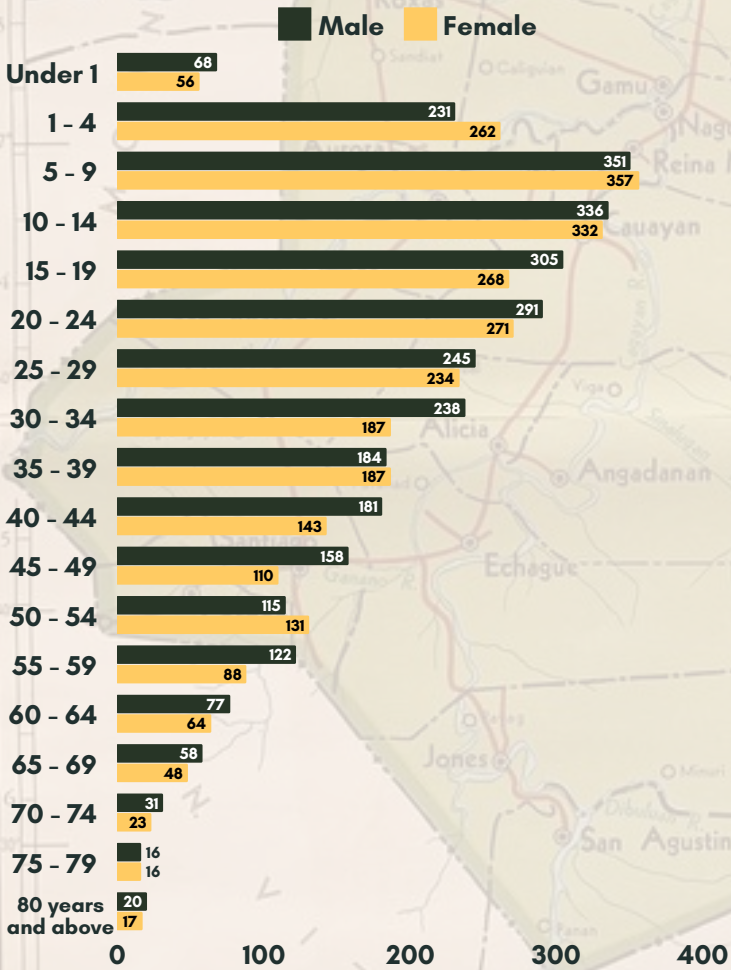

# TOTAL POPULATION ENUMERATED IN VARIOUS CENSUS YEARS : DINAPIGUE, ISABELA

1960 - 2020

### TOTAL POPULATION BY AGE GROUP, SEX; 2020

### TOTAL POPULATION 10 YEARS OLD AND OVER BY AGE GROUP, MARITAL STATUS; 2020

TOTAL POPULATION OF DINAPIGUE, ISABELA AS OF MAY 01, 2020

# 5,821