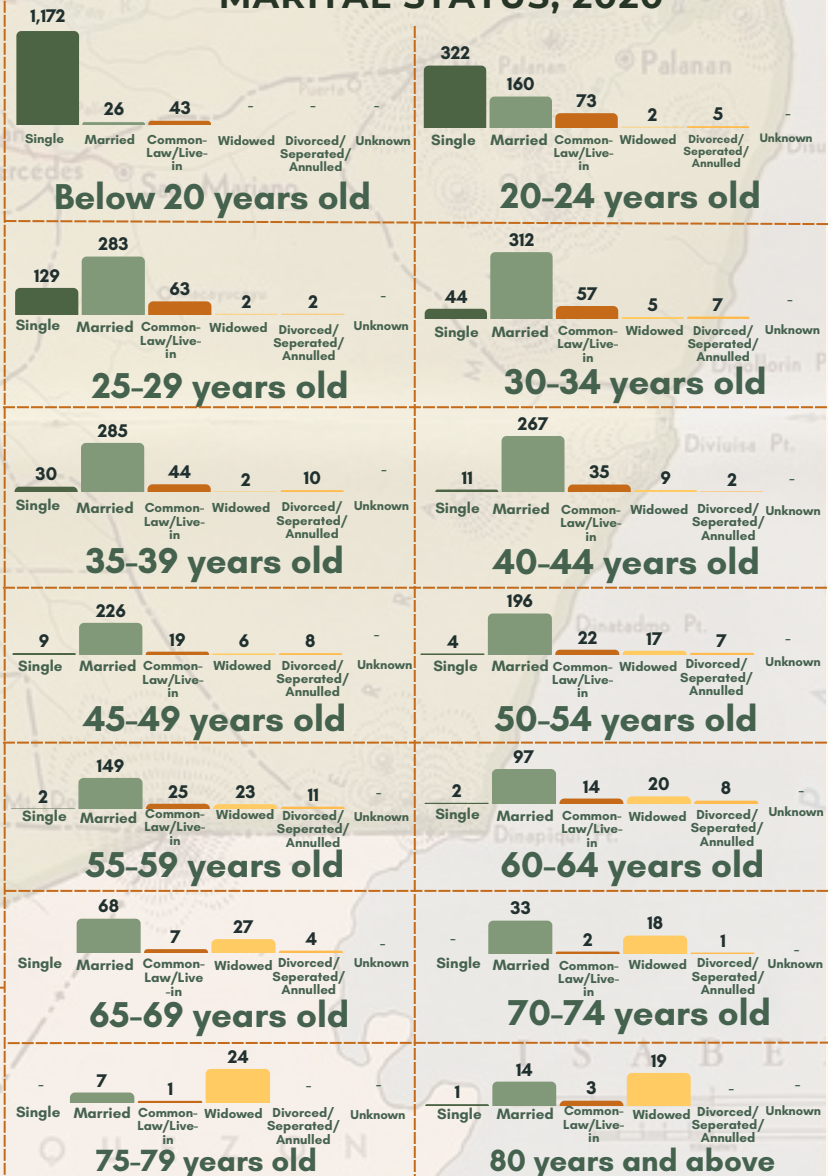

# TOTAL POPULATION ENUMERATED IN VARIOUS CENSUS YEARS : DINAPIGUE, ISABELA

1960 - 2020

### TOTAL POPULATION BY AGE GROUP, SEX; 2020

### TOTAL POPULATION 10 YEARS OLD AND OVER BY AGE GROUP, MARITAL STATUS; 2020

TOTAL POPULATION OF DINAPIGUE, ISABELA AS OF MAY 01, 2020

# 5,821