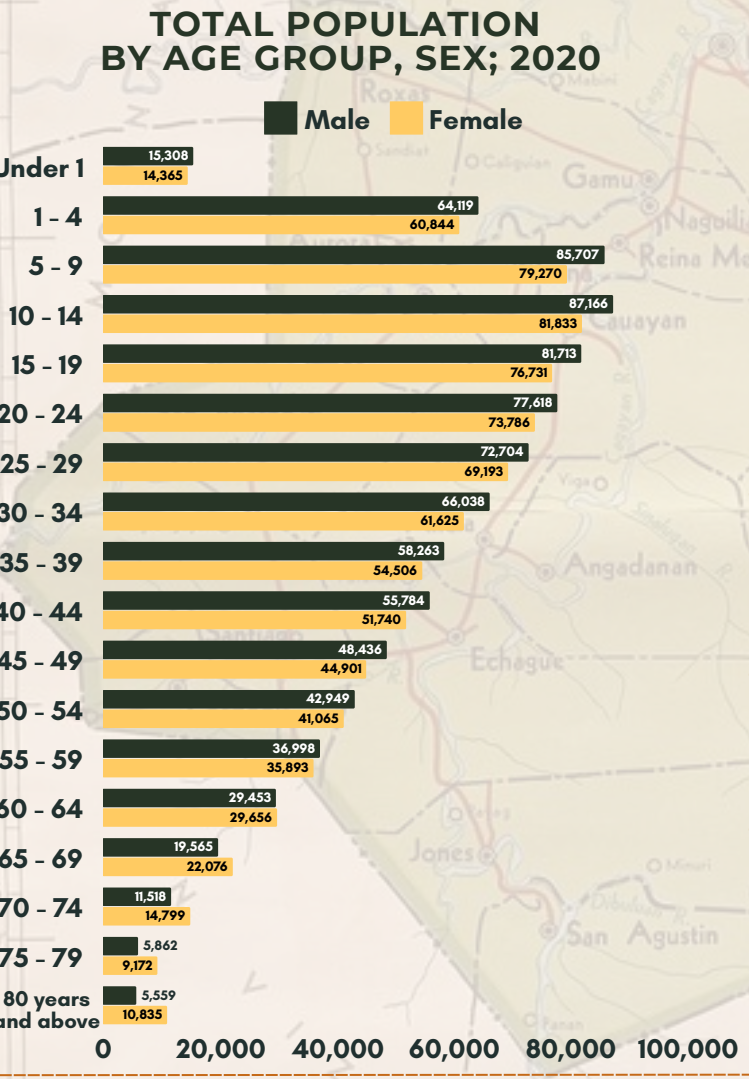

### TOTAL POPULATION ENUMERATED IN VARIOUS CENSUS YEARS: PROVINCE OF ISABELA

TOTAL POPULATION OF ISABELA AS OF MAY 01, 2020

# 1,697,050