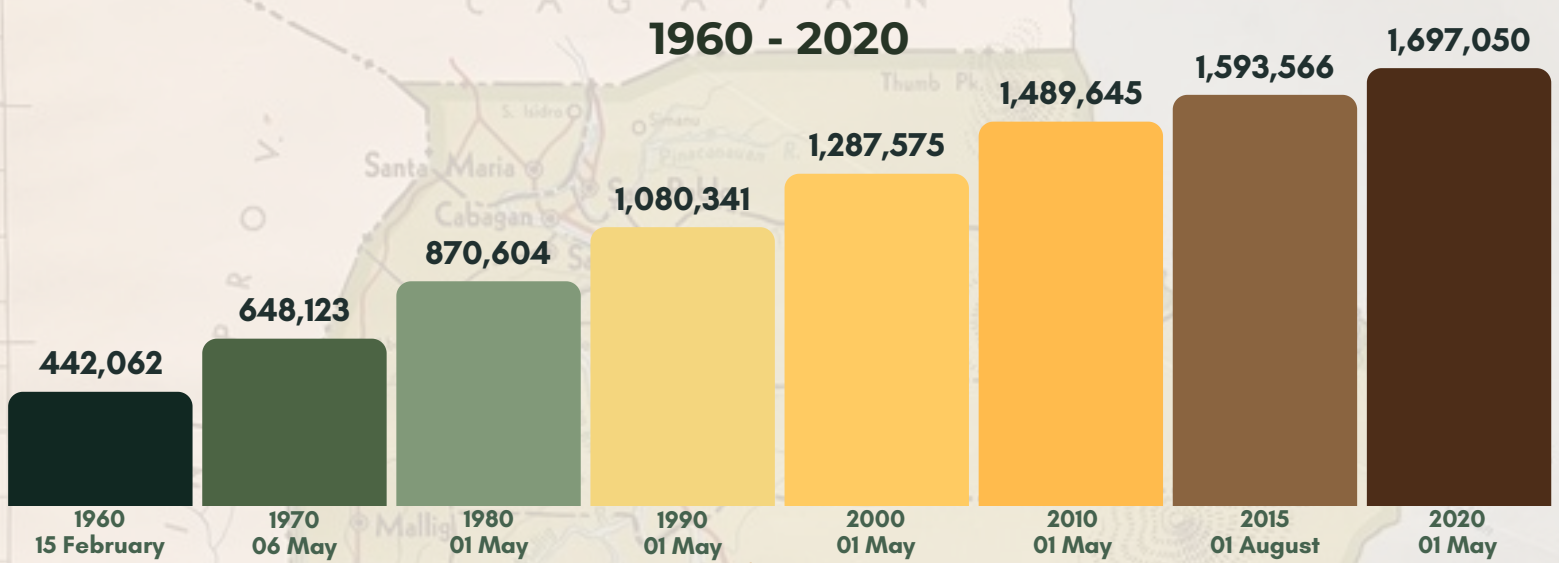

### TOTAL POPULATION ENUMERATED IN VARIOUS CENSUS YEARS: PROVINCE OF ISABELA

TOTAL POPULATION OF ISABELA AS OF MAY 01, 2020

# 1,697,050