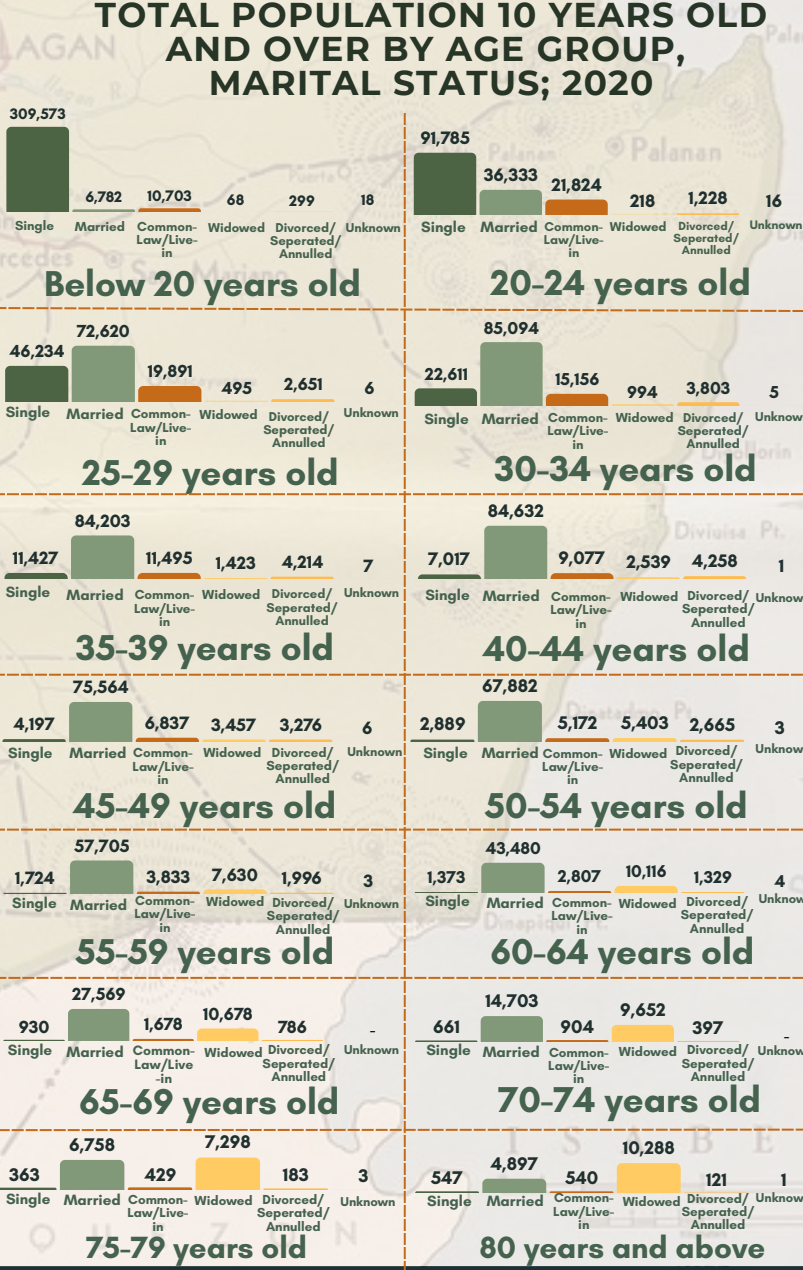

### TOTAL POPULATION ENUMERATED IN VARIOUS CENSUS YEARS: PROVINCE OF ISABELA

TOTAL POPULATION OF ISABELA AS OF MAY 01, 2020

# 1,697,050