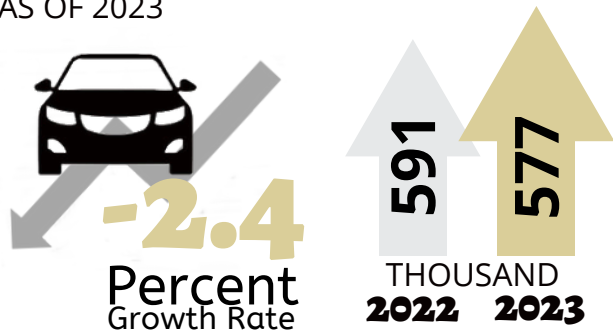

NUMBER OF MOTOR VEHICLES REGISTERED IN REGION II AS OF 2023

NUMBER OF MOTOR VEHICLES REGISTERED BY TYPE IN REGION II AS OF 2023

577,584

TOTAL Motor Vehicles

390,781

Motorcycles and Tricycles

31,688

Cars

95,940

UV

32,129

SUV

22,104

Trucks

551

Buses