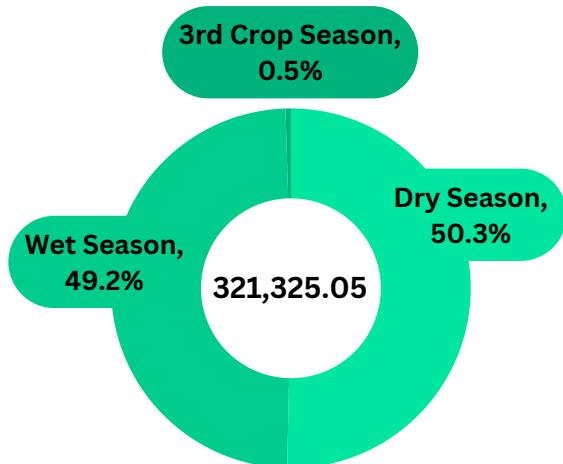

source: NEA

905,069
Residential

43,159
Commercial

13,297
Public Buildings

12,368
Others

2,135
Industrial

Area of Irrigated Land (ha), 2022

source: NIA