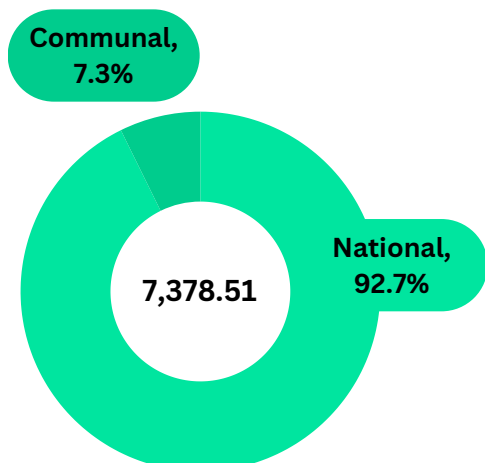

Power Distributed (MWh), 2023

source: NEA

851,963
Residential

360,032
Commercial

209,224
Industrial

118,024
Public Buildings

39,760
Others

No. of Service Connections, 2023

source: NEA

905,069
Residential

43,159
Commercial

13,297
Public Buildings

12,368
Others

2,135
Industrial

Area of Irrigated Land (ha), 2022

source: NIA

Oil Consumption (in thousand barrels)

source: DOE

Generated Area of Irrigated System: 2022

source: NIA

Electricity Sales and Consumption (MWh)

source: DOE