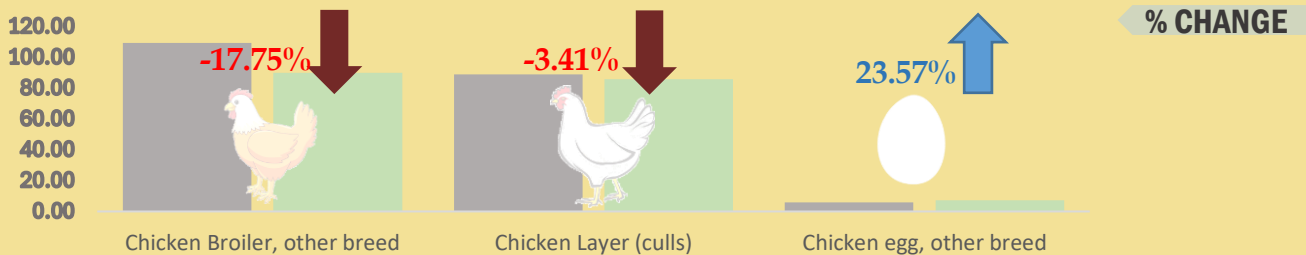

Source: <https://psa.gov.ph/>
Backyard Livestock and Poultry Survey
Commercial Livestock and Poultry Survey