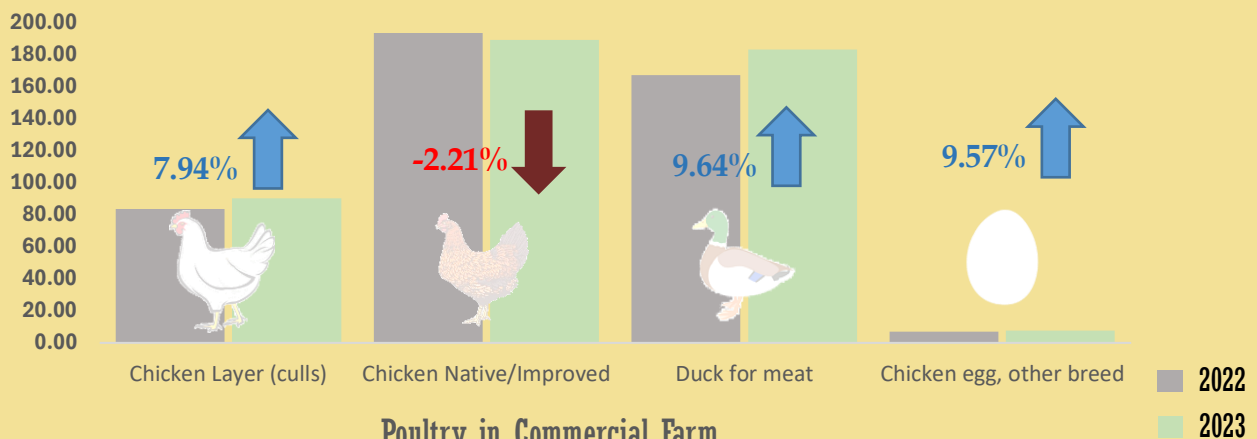

2023 FARMGATE PRICES

POULTY ANIMALS

PROVINCE OF ISABELA

Farmgate Prices by Animal Type in 2023

| Type of Farm | CHICKEN BROILER | CHICKEN LAYER (Culls) | CHICKEN NATIVE | CHICKEN EGG (Other Breed) | CHICKEN EGG (Native) | DUCK For meat |
|--------------|-----------------|-----------------------|----------------|---------------------------|----------------------|---------------|
| Backyard | 112.00 | 89.95 | 189.00 | 7.67 | 7.00 | 183.08 |
| Commercial | 89.95 | 85.95 | 0 | 7.34 | 0 | 0 |

Comparison Over Last Year

Poultry in Backyard Farm

Poultry in Commercial Farm

Source: <https://psa.gov.ph/>
 Backyard Livestock and Poultry Survey
 Commercial Livestock and Poultry Survey