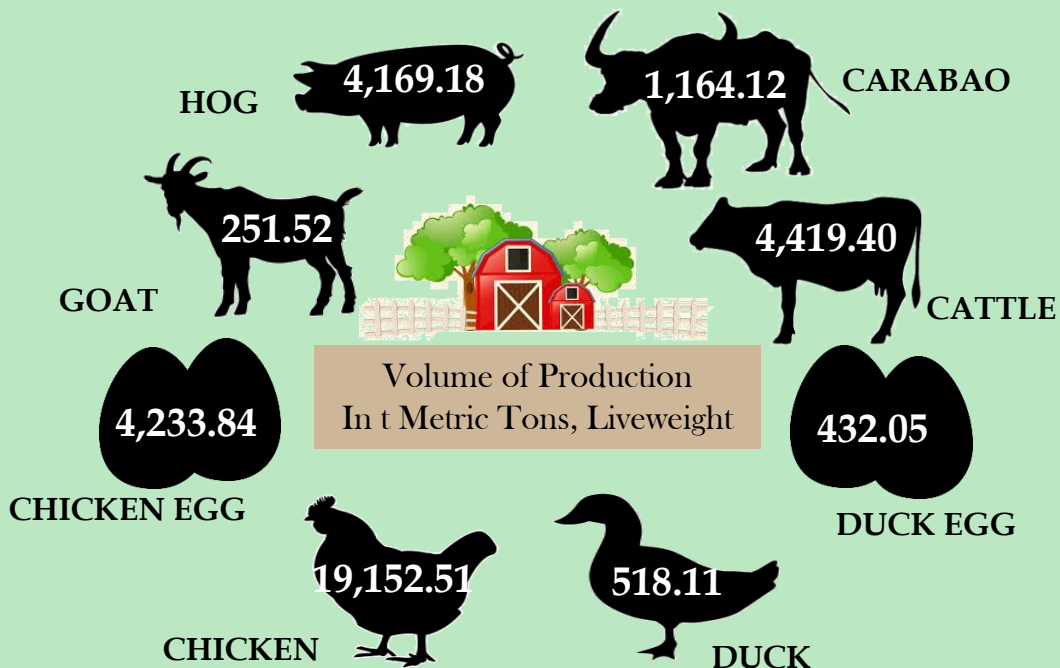

LIVESTOCK AND POULTRY STATISTICS

PROVINCE OF ISABELA, JULY TO DECEMBER 2023

Reference No: IG-2024-3108

INVENTORY AS OF JANUARY 1, 2024

ANIMALS SLAUGHTERED AND BIRDS DRESSED