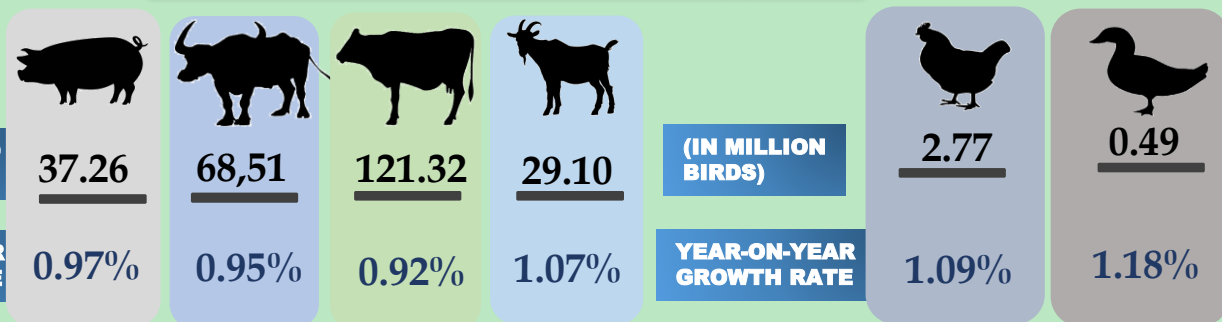

LIVESTOCK AND POULTRY STATISTICS

PROVINCE OF ISABELA, JULY TO DECEMBER 2023

Reference No: IG-2024-3108

INVENTORY AS OF JANUARY 1, 2024

ANIMALS SLAUGHTERED AND BIRDS DRESSED