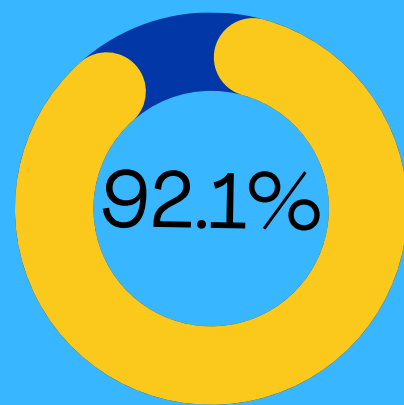

REPUBLIC OF THE PHILIPPINES PHILIPPINE STATISTICS AUTHORITY QUIRINO PROVINCIAL OFFICE

#NationalIDPH

NATIONAL ID REGISTRATION UPDATES MUNICIPALITY OF MADDELA

As of February 28, 2025

Cumulative Data

37,728

As of 28 February 2025, PSA Quirino has successfully registered 37,728 individuals in the municipality of Maddela or 92.1% of its total population of 40,943 based on the 2020 Census of Population and Housing.

Percent as to Target

32,379

PhilSys Registration Target

Percent as to Population

40,943

Total Population of Aglipay (based on 2020 CPH)

ISSUANCE OF NATIONAL ID CARD AND NATIONAL ID IN PAPER

As of February 28, 2025