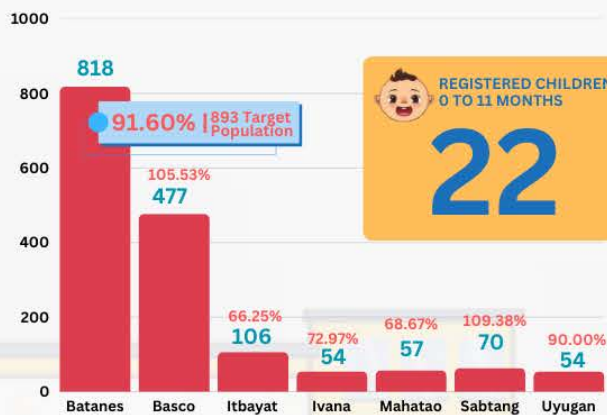

INFOGRAPHICS

REFERENCE NO. : 202509-IG-001

PHILIPPINE IDENTIFICATION SYSTEM
NATIONAL ID

ACCOMPLISHMENTS
 Province of Batanes

18,045

**TOTAL NUMBER OF REGISTERED INDIVIDUALS
 AS OF 31 DECEMBER 2024**

95.83% | Total Population

2020 Census of Population and Housing: 18,831

98.68% | 2023 Projected Population

2023 Proj. Population: 18,286

Registration of Children ONE to FOUR Years Old

Registered individuals per municipality

*Total Population and Percentage based on the 2020 Census of Population and Housing

13,861 | Total Issued National ID in Paper Form

Replacement of NID card with peeled-off front facing photograph

17 REQUESTS
12 ISSUED WITH NEW NID CARD

Updating of demographic information

150 PROCESSED
78 UPDATED WITH NID PAPER FORM