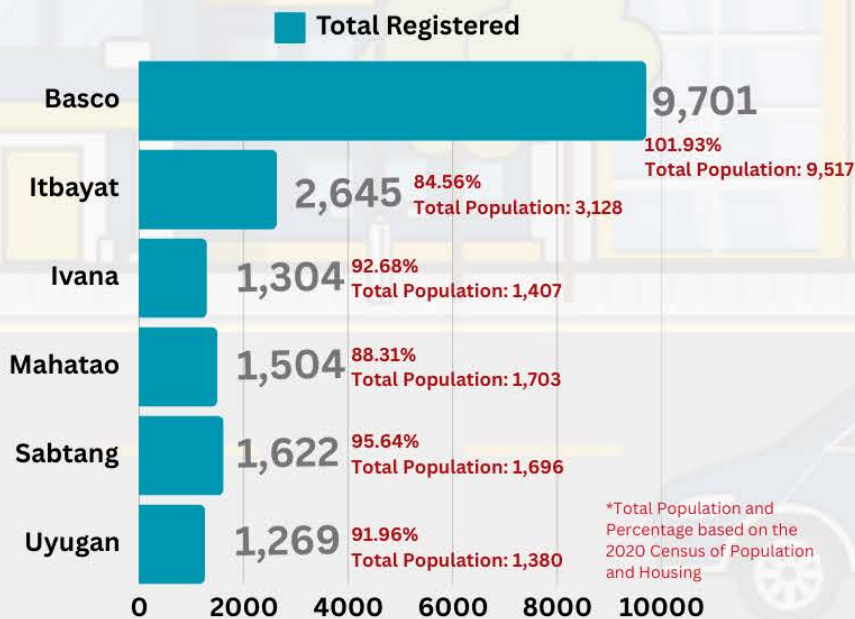

INFOGRAPHICS

REFERENCE NO. : 202509-IG-001

PHILIPPINE IDENTIFICATION SYSTEM
NATIONAL ID

ACCOMPLISHMENTS
 Province of Batanes

18,045

**TOTAL NUMBER OF REGISTERED INDIVIDUALS
 AS OF 31 DECEMBER 2024**

95.83% | Total Population

2020 Census of Population and Housing: 18,831

98.68% | 2023 Projected Population

2023 Proj. Population: 18,286

Registration of Children ONE to FOUR Years Old

Registered individuals per municipality

*Total Population and Percentage based on the 2020 Census of Population and Housing

13,861 | Total Issued National ID in Paper Form

Replacement of NID card with peeled-off front facing photograph

17 REQUESTS
12 ISSUED WITH NEW NID CARD

Updating of demographic information

150 PROCESSED
78 UPDATED WITH NID PAPER FORM