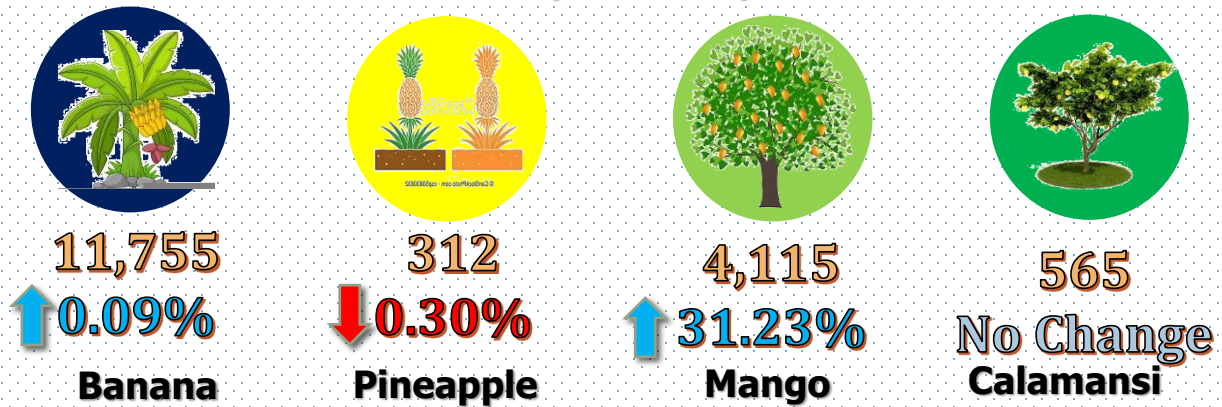

Volume of Production

(in metric tons)

Area Planted/Harvested

(in hectares)

Number of bearing trees/hills

(in thousand trees)

Source: Philippine Statistics Authority, Crops Production Survey

PHILIPPINE STATISTICS AUTHORITY
ISABELA PROVINCIAL OFFICE