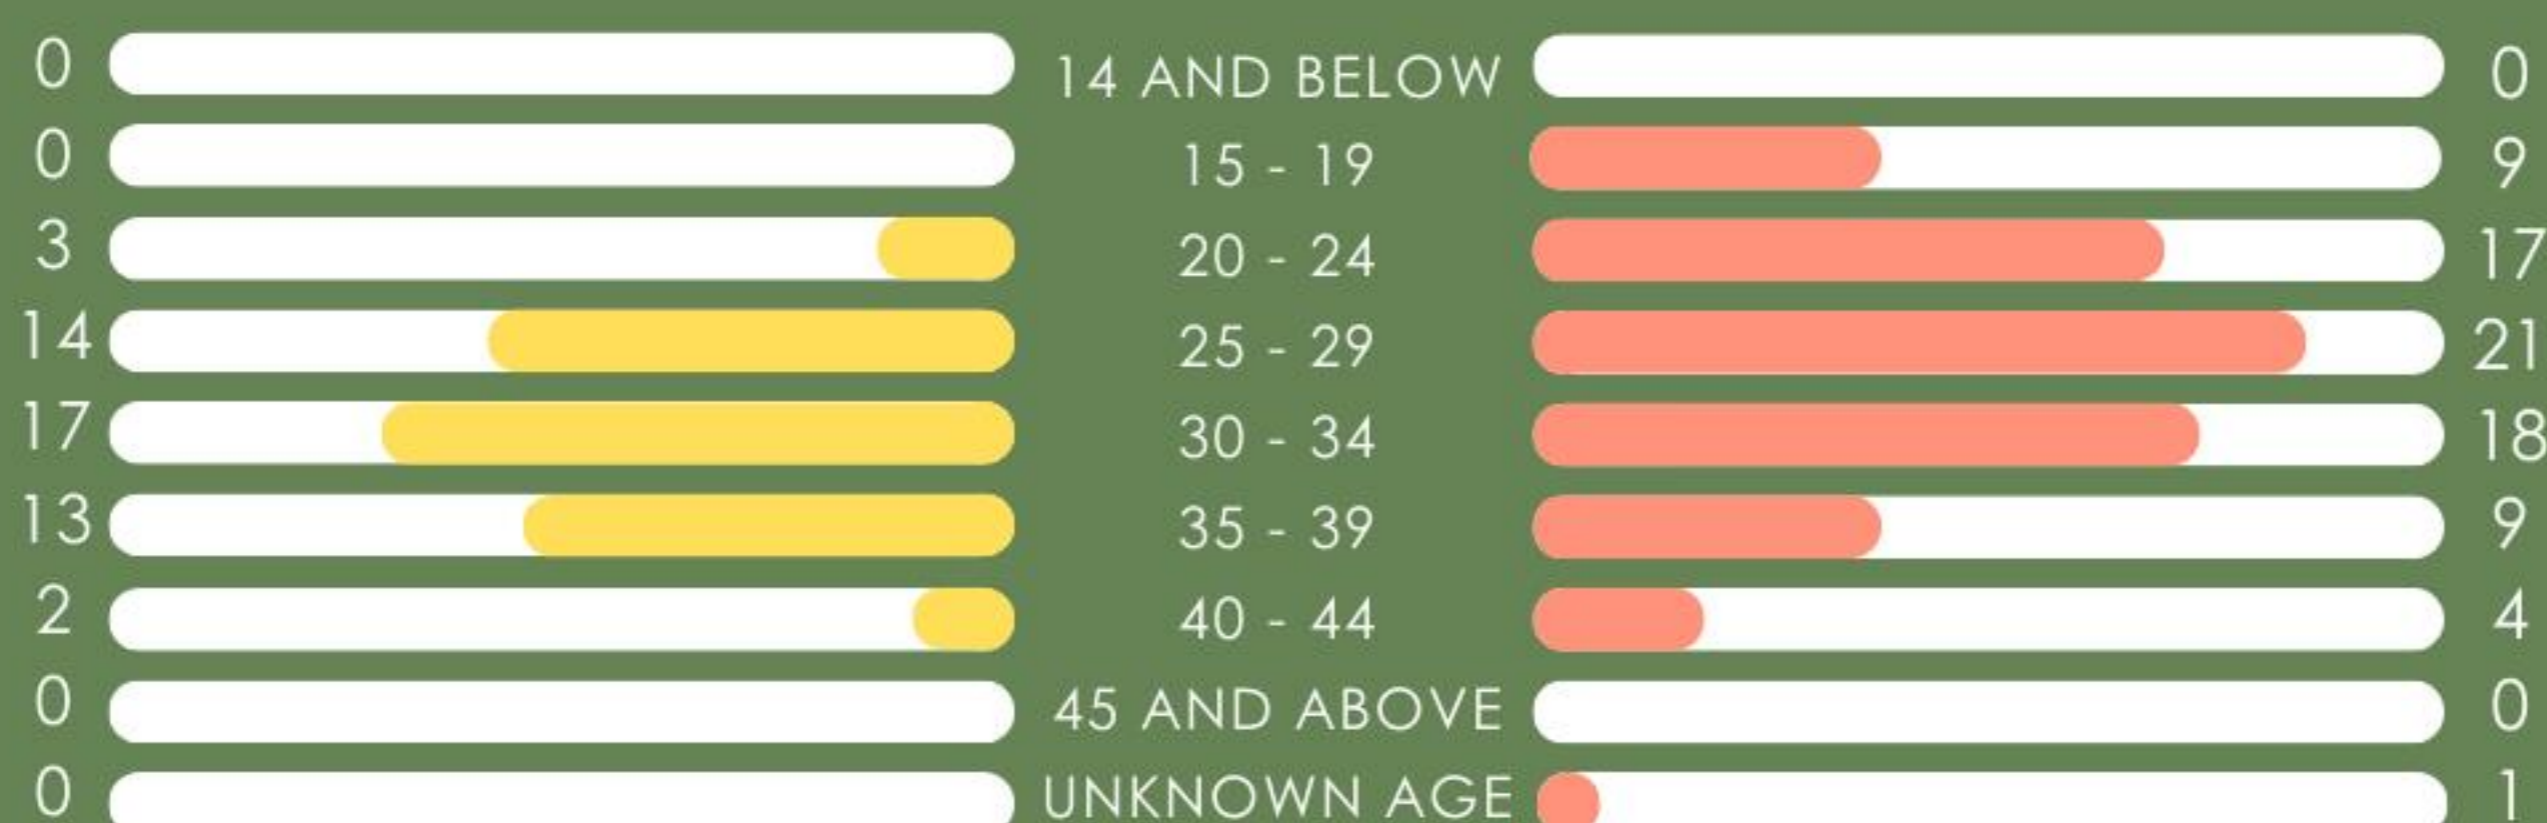

23

JULY

14

AUGUST

30

SEPTEMBER

13

OCTOBER

33

NOVEMBER

15

DECEMBER

NUMBER OF REGISTERED BIRTHS BY PLACE OF OCCURRENCE AND BY USUAL RESIDENCE OF MOTHER: BATANES

NUMBER AND PERCENTAGE DISTRIBUTION OF REGISTERED BIRTHS BY LEGITIMACY : BATANES

49  
38%

LEGITIMATE

79  
62%

ILLEGITIMATE

NUMBER OF REGISTERED BIRTHS BY AGE GROUP OF MOTHER AND LEGITIMACY : BATANES

Source: Philippine Statistics Authority, Vital Events Information (VEI) System