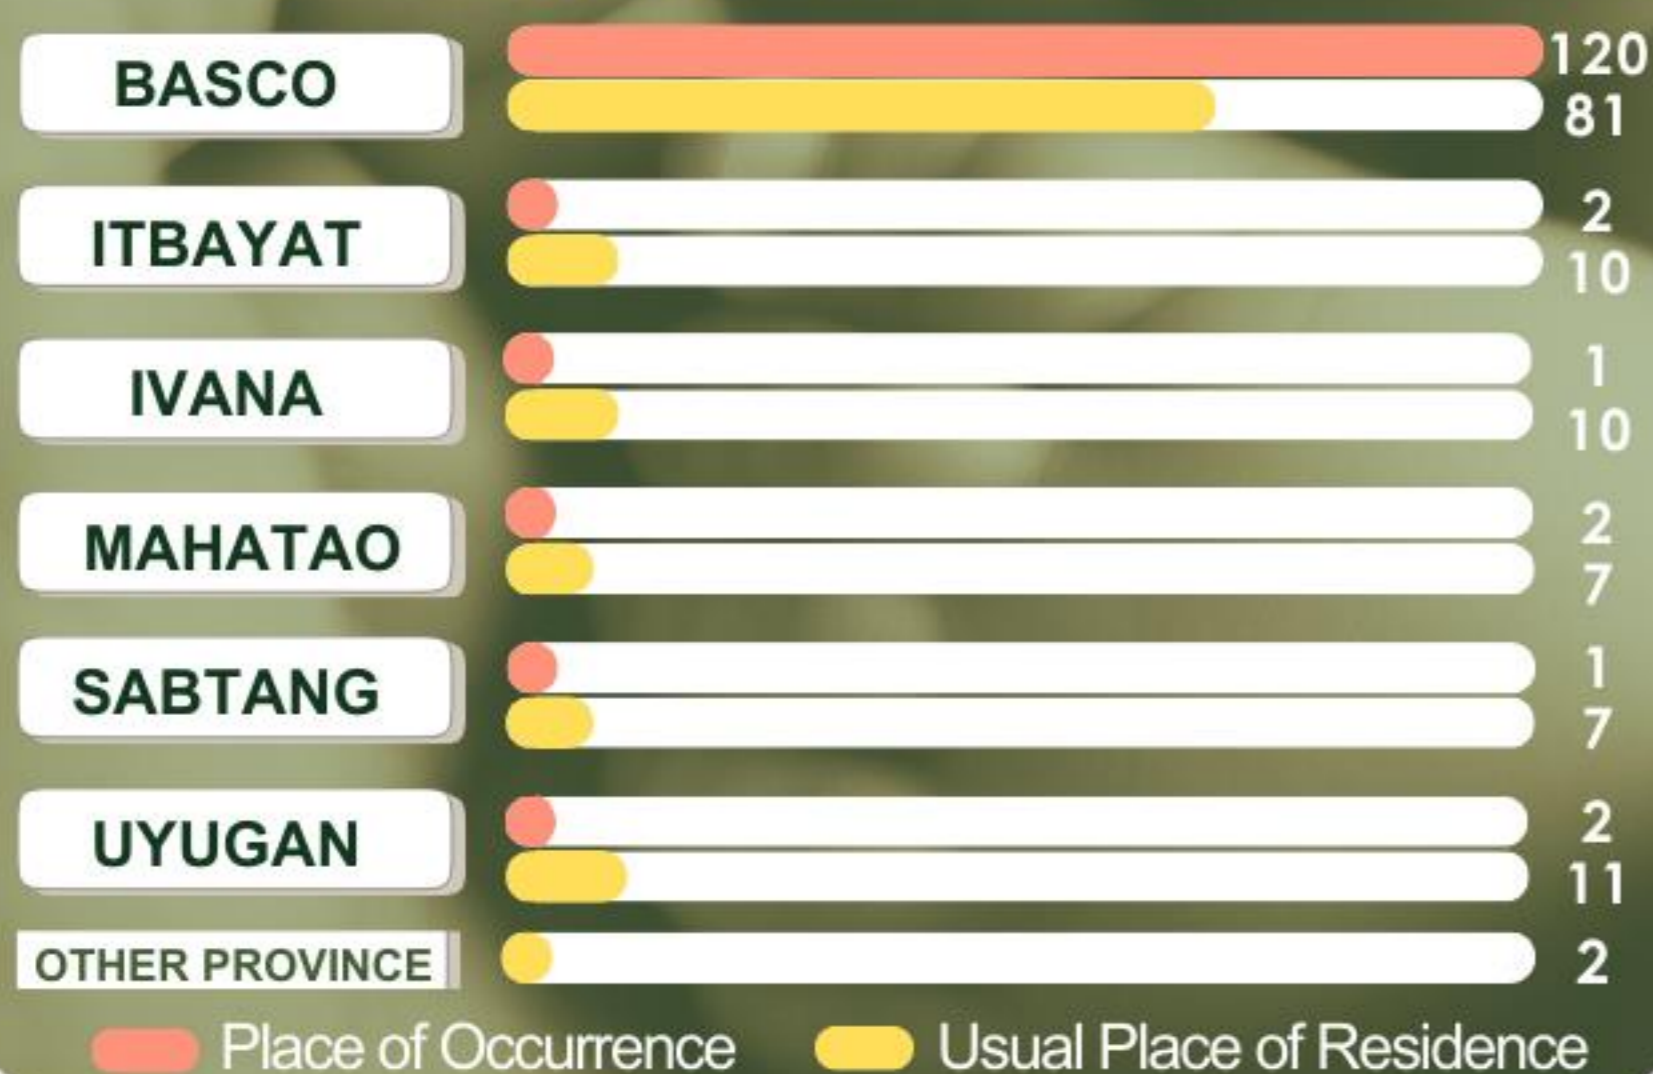

## SECOND SEMESTER 2024 (PRELIMINARY RESULT)

TOTAL NUMBER OF REGISTERED BIRTHS IN BATANES

128

NUMBER AND PERCENTAGE DISTRIBUTION OF REGISTERED BIRTHS BY SEX: BATANES

46%  
59 Males

54%  
69 Females

NUMBER OF REGISTERED BIRTHS BY MONTHS: BATANES

23

JULY

14

AUGUST

30

SEPTEMBER

13

OCTOBER

33

NOVEMBER

15

DECEMBER

NUMBER OF REGISTERED BIRTHS BY PLACE OF OCCURRENCE AND BY USUAL RESIDENCE OF MOTHER: BATANES

NUMBER AND PERCENTAGE DISTRIBUTION OF REGISTERED BIRTHS BY LEGITIMACY : BATANES

49  
38%

LEGITIMATE