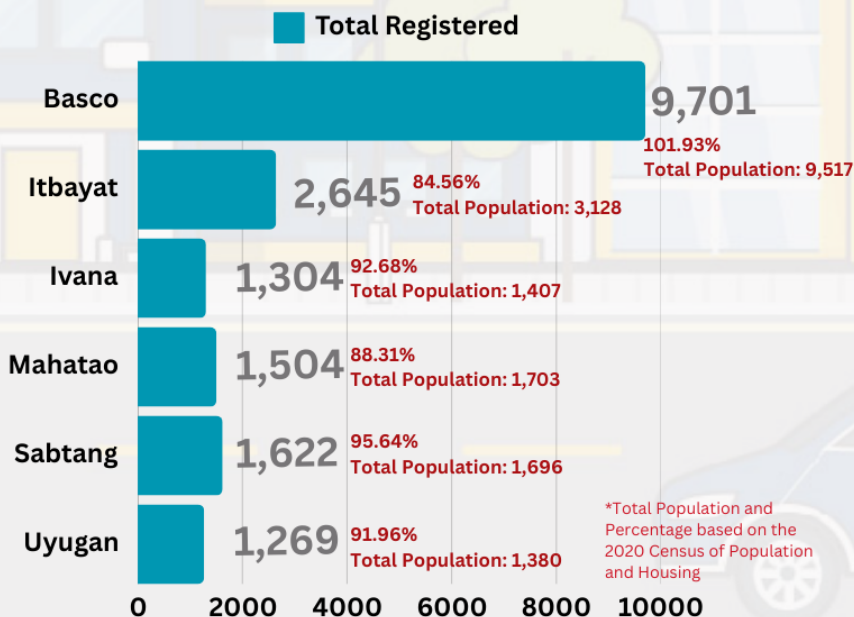

INFOGRAPHICS

REFERENCE NO. : 202509-IG-001

PHILIPPINE IDENTIFICATION SYSTEM
NATIONAL ID

ACCOMPLISHMENTS
 Province of Batanes

18,045

**TOTAL NUMBER OF REGISTERED INDIVIDUALS
 AS OF 31 DECEMBER 2024**

95.83% | Total Population

2020 Census of Population and Housing: 18,831

98.68% | 2023 Projected Population

2023 Proj. Population: 18,286

Registration of Children ONE to FOUR Years Old

Registered individuals per municipality

13,861 | Total Issued National ID in Paper Form

Replacement of NID card with peeled-off front facing photograph

17 REQUESTS
12 ISSUED WITH NEW NID CARD

Updating of demographic information

150 PROCESSED
78 UPDATED WITH NID PAPER FORM

National ID Registration 2024 Monthly Data