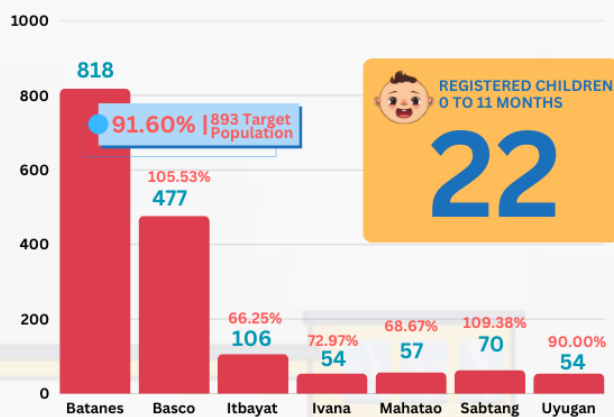

INFOGRAPHICS

REFERENCE NO. : 202509-IG-001

PHILIPPINE IDENTIFICATION SYSTEM
NATIONAL ID

ACCOMPLISHMENTS
 Province of Batanes

18,045

**TOTAL NUMBER OF REGISTERED INDIVIDUALS
 AS OF 31 DECEMBER 2024**

95.83% | Total Population

2020 Census of Population and Housing: 18,831

98.68% | 2023 Projected Population

2023 Proj. Population: 18,286

Registration of Children ONE to FOUR Years Old

Registered individuals per municipality

13,861 | Total Issued National ID in Paper Form

Replacement of NID card with peeled-off front facing photograph

17 REQUESTS
12 ISSUED WITH NEW NID CARD

Updating of demographic information

150 PROCESSED
78 UPDATED WITH NID PAPER FORM

National ID Registration 2024 Monthly Data